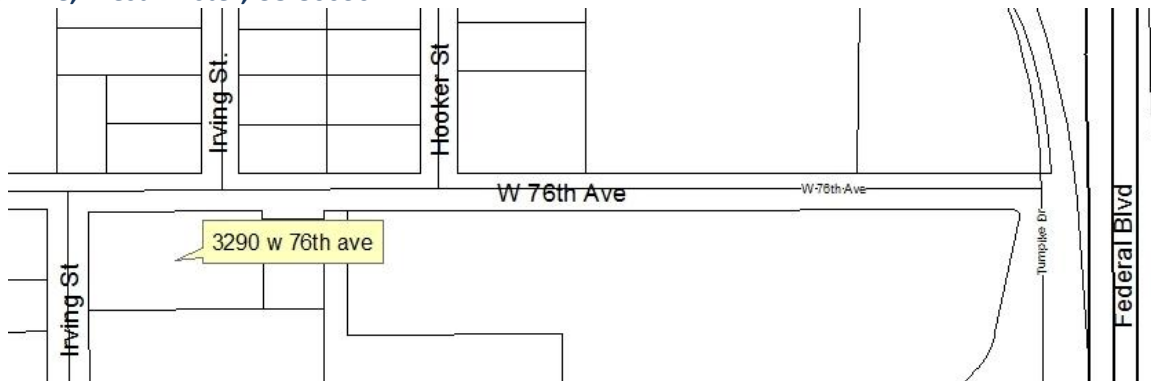

Join Us!

You're invited to participate in the Making Connections in SW Adams County Planning & Implementation Plan: Draft Plan Open House

The Adams County Long Range Strategic Planning Office will be hosting an open house to solicit input and feedback on the draft Making Connections in Southwest Adams County Plan.

The Making Connections in SW Adams County plan is a process designed to coordinate and prioritize the implementation of a variety of envisioned and planned projects to improve how Adams County residents get to work and school, where businesses locate and homes are built, and the necessary infrastructure and systems to respond to changing needs and trends while promoting a high quality of life for all residents.

The Making Connections plan area is generally bounded south of 96th Ave, north of 52nd Ave., east of Sheridan and west of Brighton Road.

Neighborhood Meeting - Draft Plan Open House:

September 26, 5:30-7 pm.

Westminster Swim and Fitness Center

3290 W 76th Ave, Westminster, CO 80030

For more information, please visit the Making Connections website at www.adcogov.org/makingconnections, or contact the Adams County Office of Long Range Strategic Planning at 720.523.6990 or www.adcogov.org/lrp.