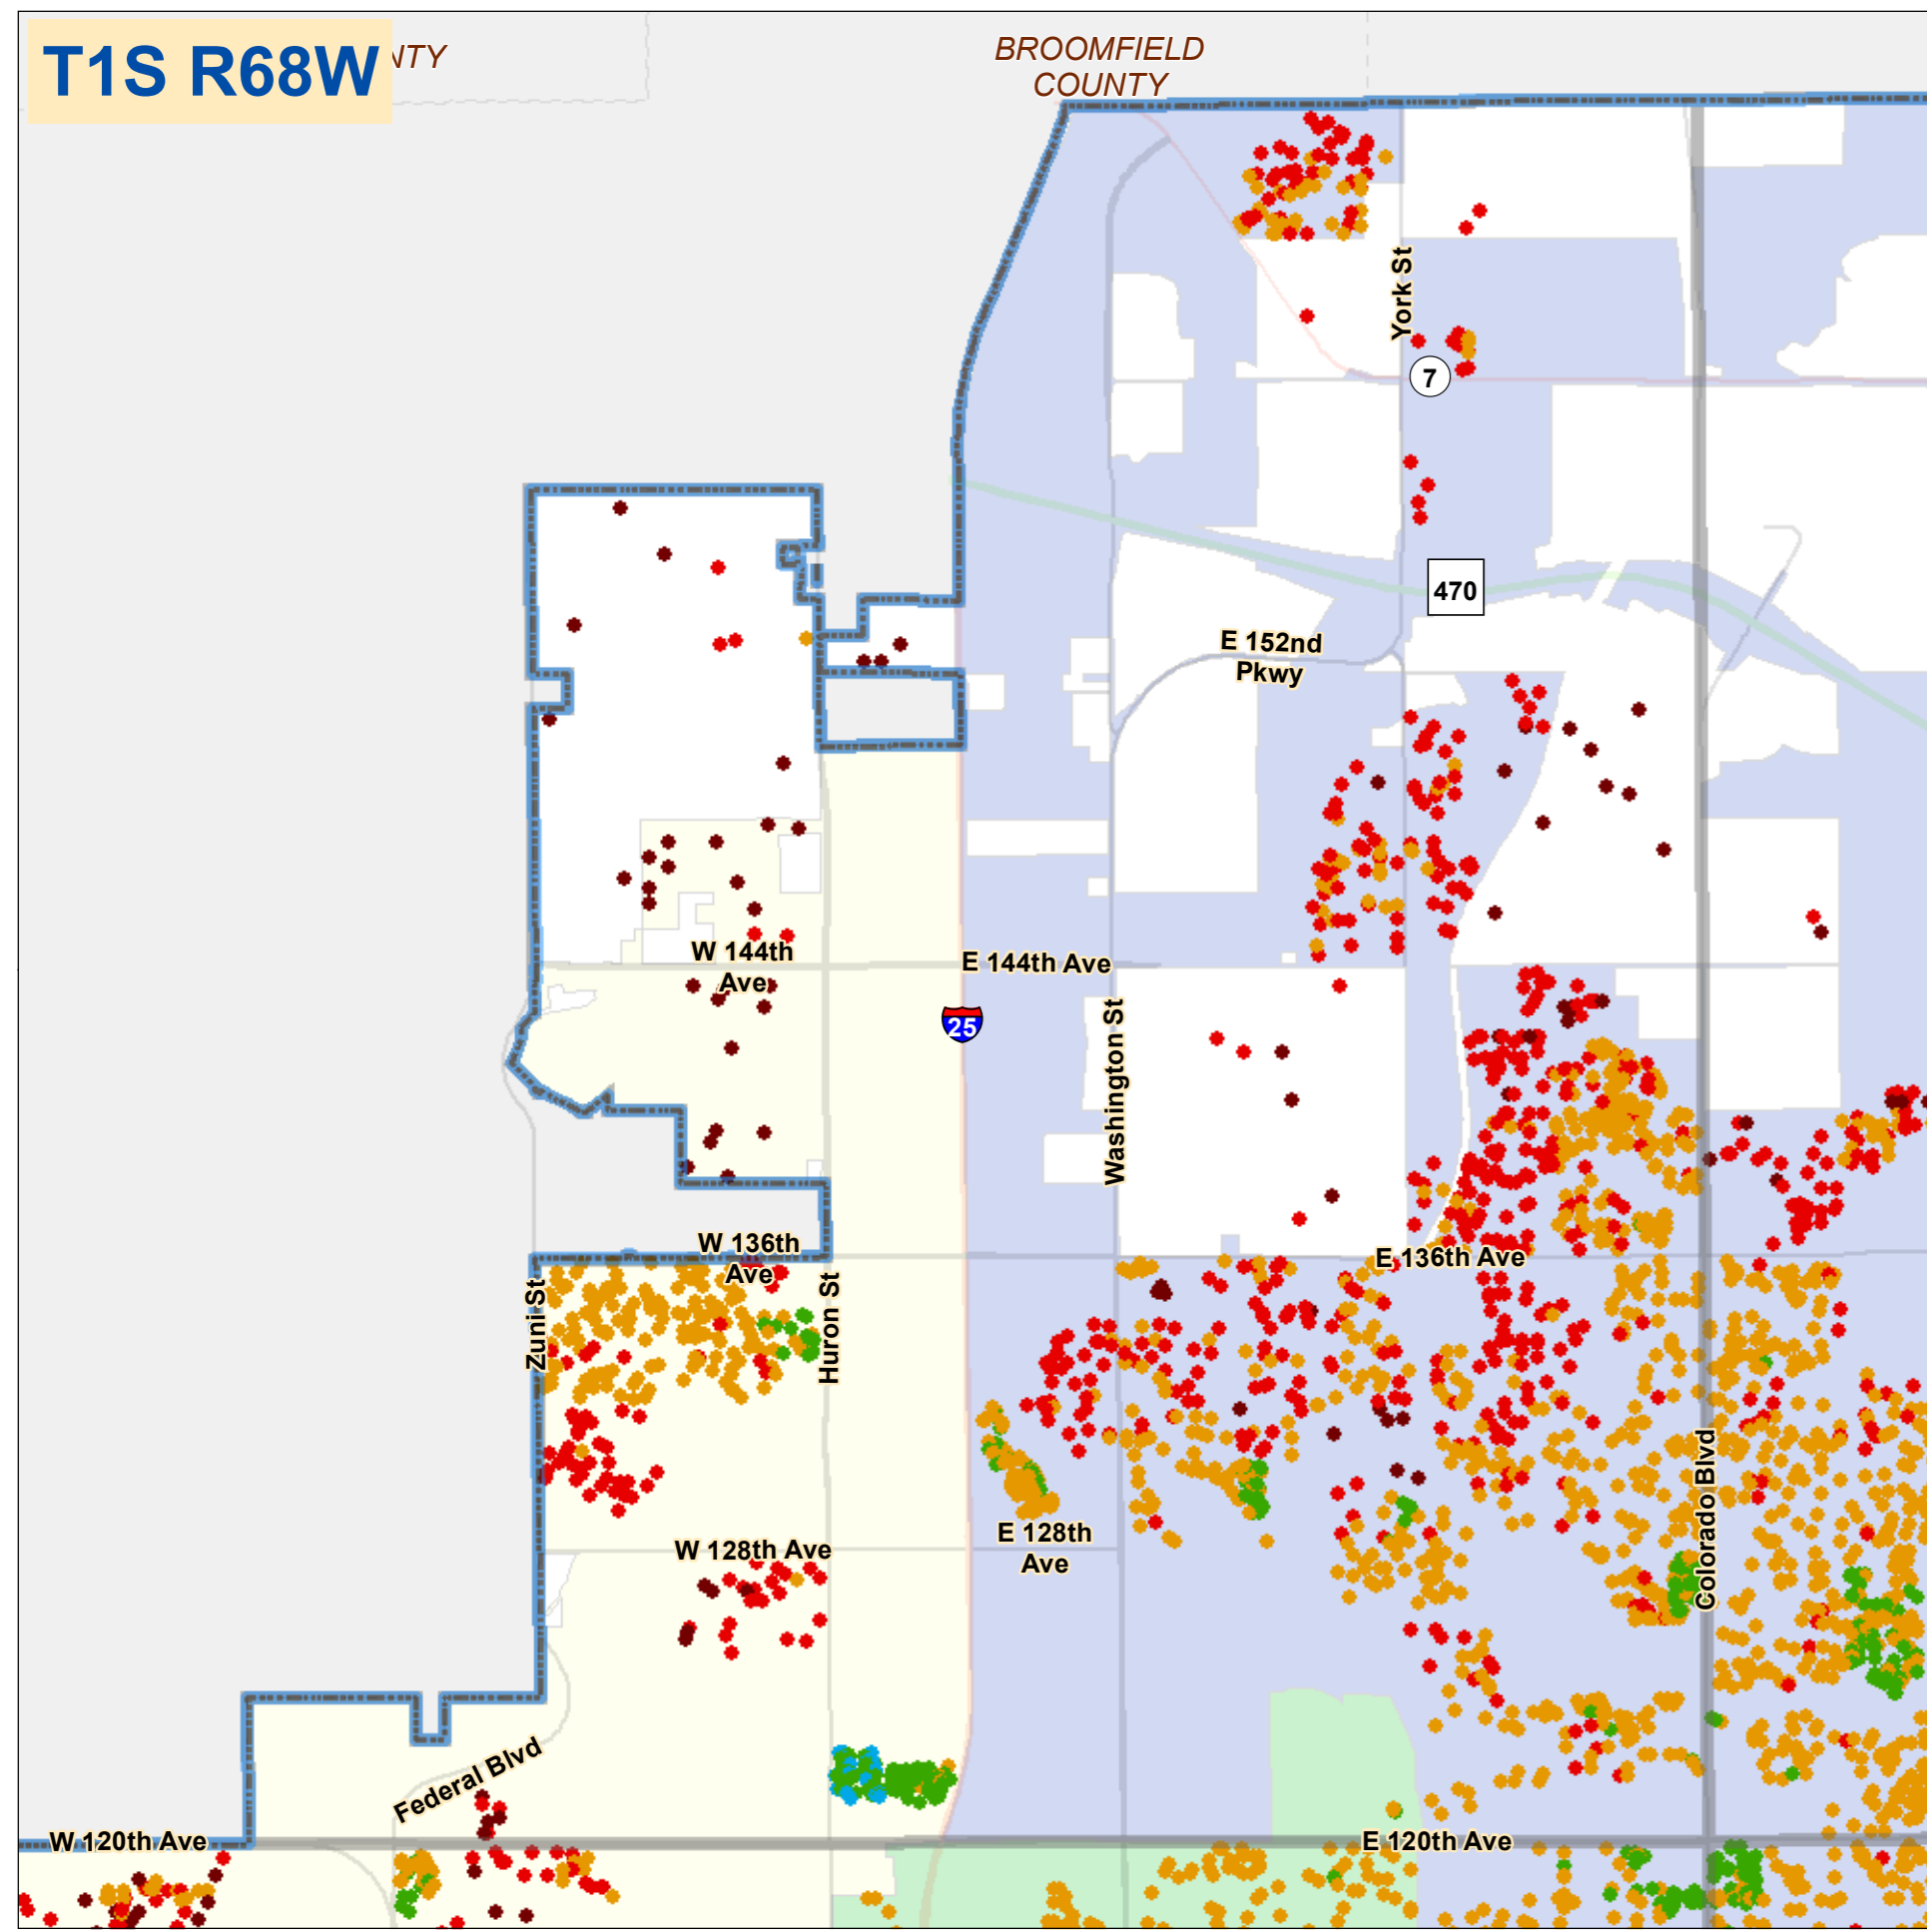

VERIFIED SALES by TOWNSHIPS

REAPPRAISAL SALES PERIOD: JULY 1, 2014 - JUNE 30, 2016

RE-APPRAISAL YEAR 2017

Adams County
Colorado

Legend

VERIFIED SALES

- Less Than $100,000
- $100,001 To $200,000
- $200,001 To $350,000
- $350,001 To $500,000
- More Than $500,001

CITY NAME

- Arvada
- Aurora
- Bennett
- Brighton
- Commerce City
- Federal Heights
- Lochbuie
- Northglenn
- Thornton
- Westminster

Other Symbols:

- AIRPORT BND
- COUNTY BND
- TOWNSHIP
- ROCKY MOUNTAIN ARSENAL
- ADJACENT COUNTIES

ASSESSOR'S OFFICE
ADAMS COUNTY, COLORADO
4430 S. Adams County Pkwy - 2nd Floor
Brighton, CO 80601
Phone: (720) 523-6038; Fax (720) 523-6037
Voice Response System (720) 523-6380
www.adcogov.org

ADAMS COUNTY COLORADO