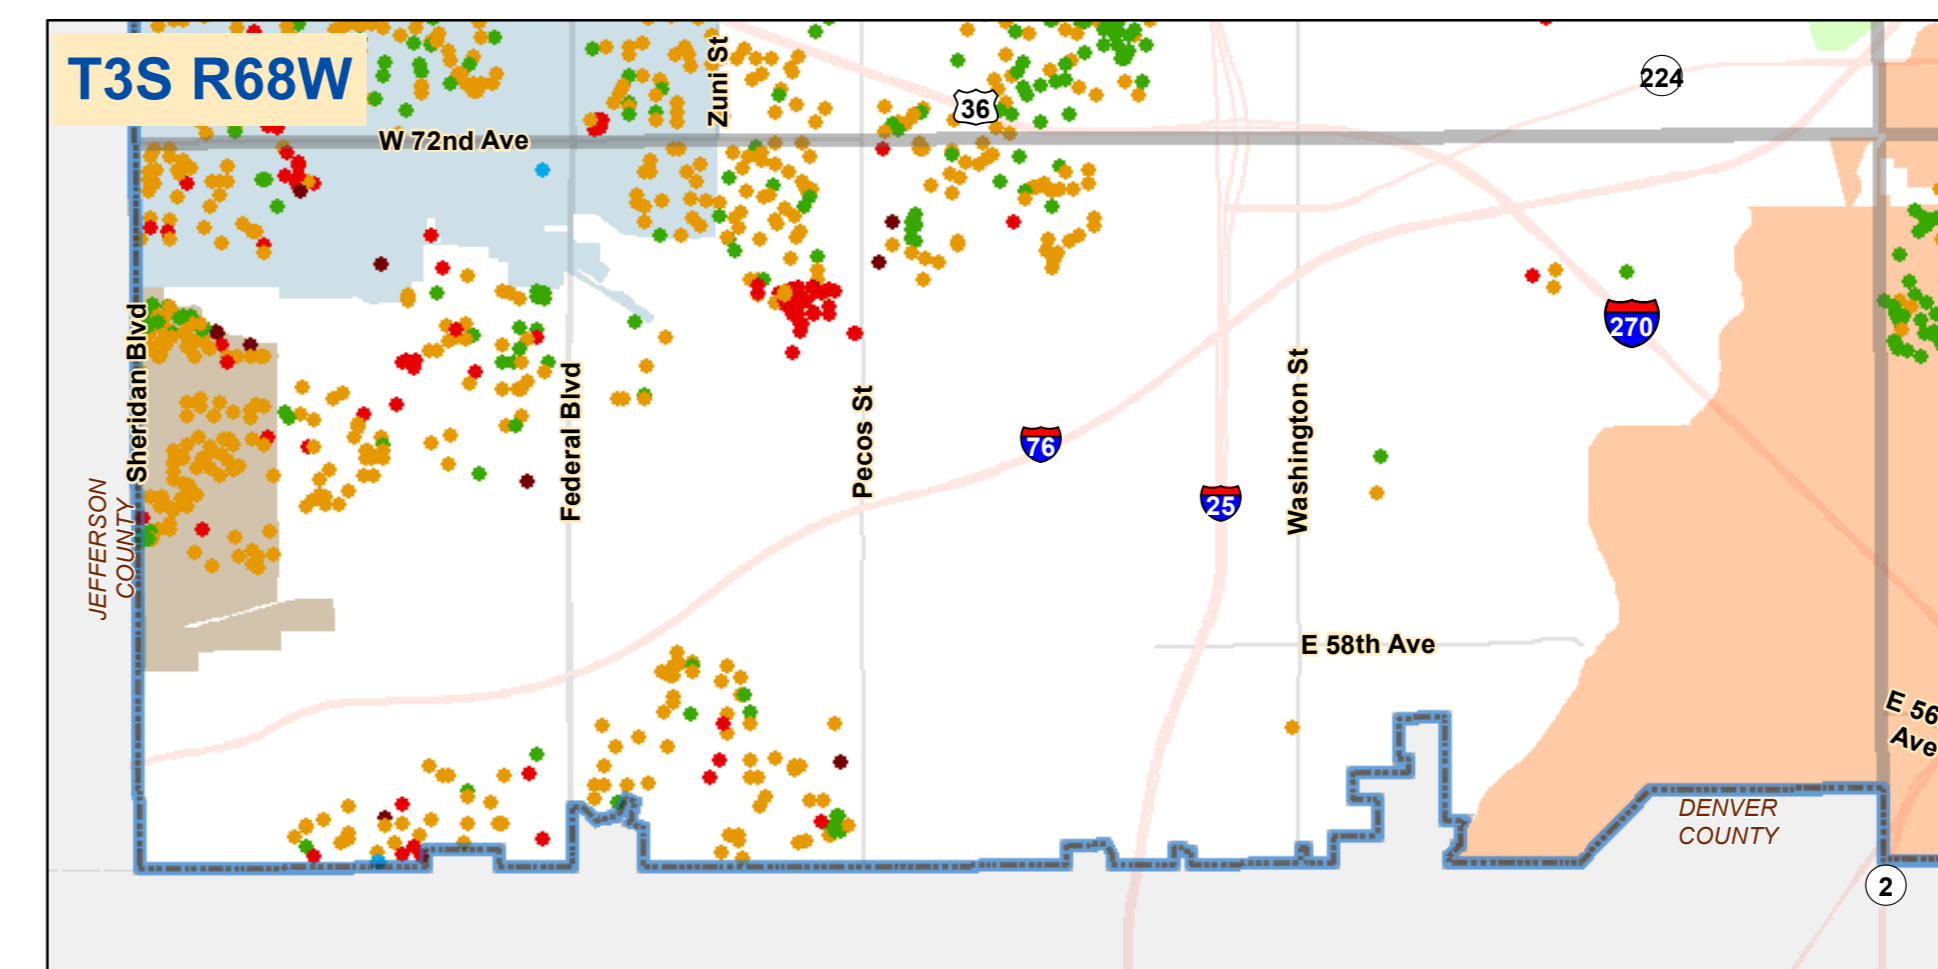

VERIFIED SALES by TOWNSHIPS

REAPPRAISAL SALES PERIOD: JULY 1, 2014 - JUNE 30, 2016

RE-APPRAISAL YEAR 2017

Adams County
Colorado

Legend

VERIFIED SALES

- Less Than $100,000
- $100,001 To $200,000
- $200,001 To $350,000
- $350,001 To $500,000
- More Than $500,001

CITY NAME

- Arvada
- Aurora
- Bennett
- Brighton
- Commerce City
- Federal Heights
- Lochbuie
- Northglenn
- Thornton
- Westminster

Other Symbols:

- AIRPORT BND
- COUNTY BND
- TOWNSHIP
- ROCKY MOUNTAIN ARSENAL
- ADJACENT COUNTIES

ASSESSOR'S OFFICE
ADAMS COUNTY, COLORADO
4430 S. Adams County Pkwy - 2nd Floor
Brighton, CO 80601
Phone: (720) 523-6038; Fax (720) 523-6037
Voice Response System (720) 523-6380
www.adcogov.org

ADAMS COUNTY COLORADO