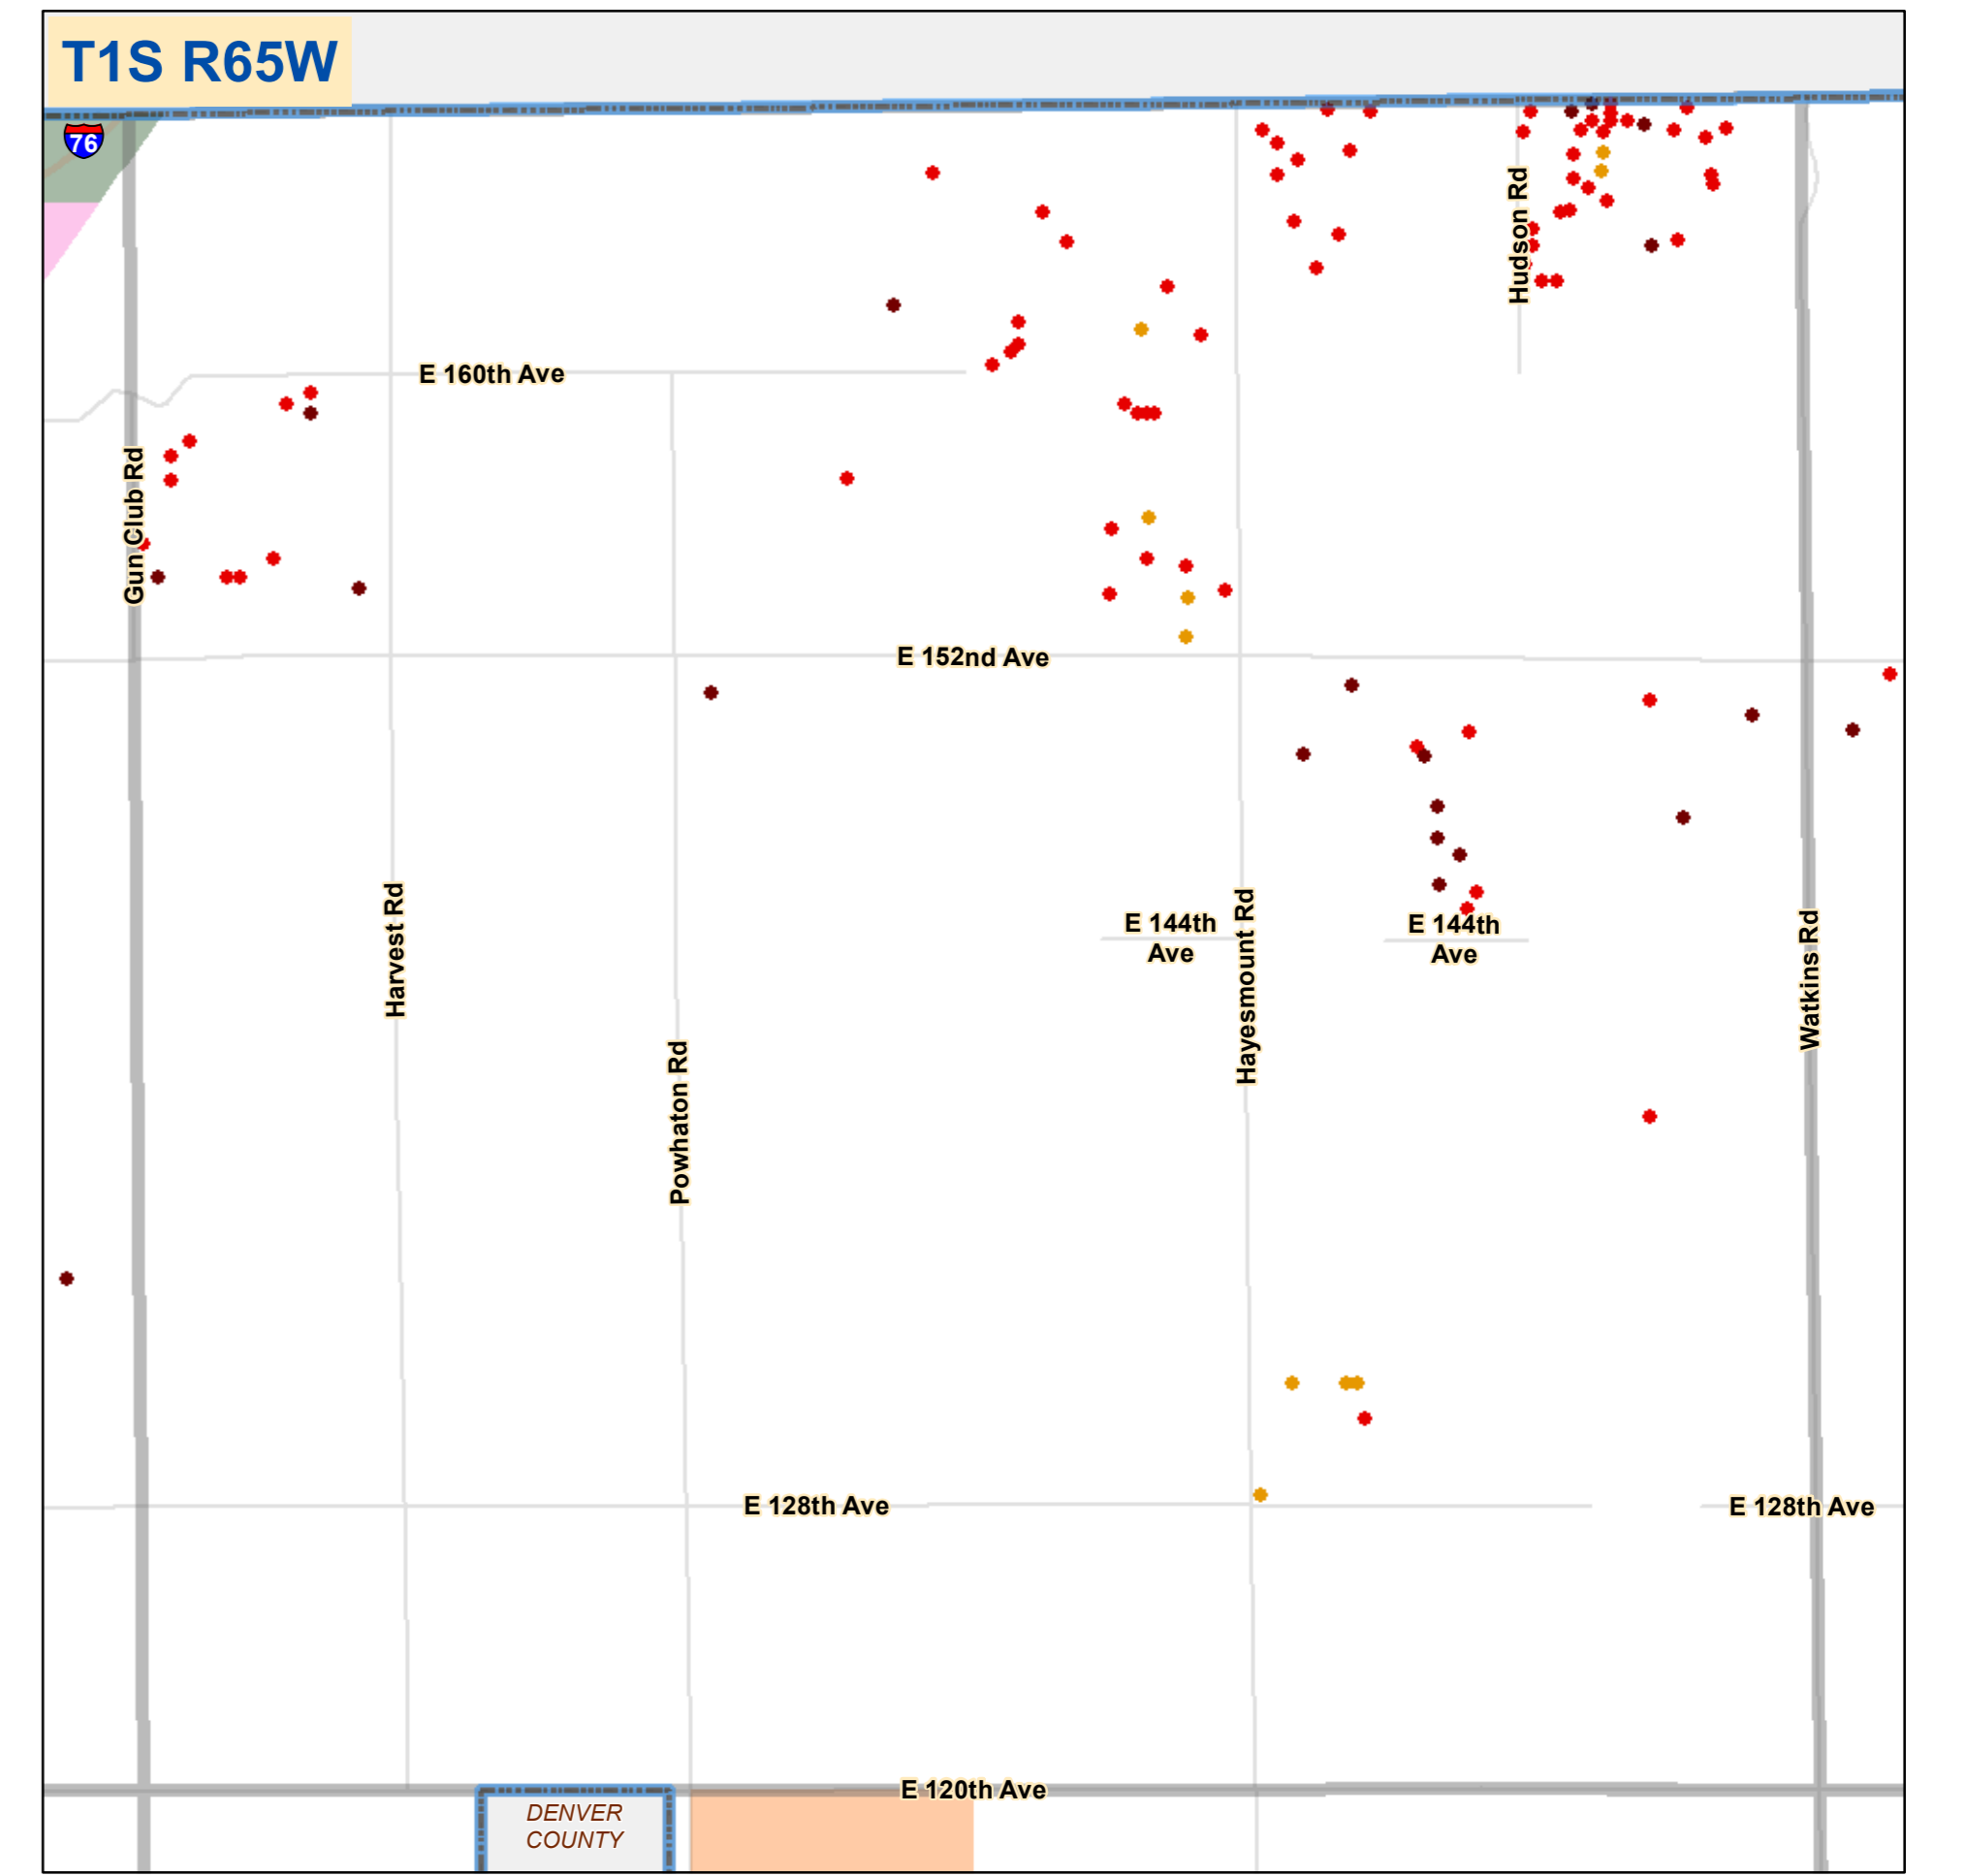

VERIFIED SALES by TOWNSHIPS

REAPPRAISAL SALES PERIOD: JULY 1, 2014 - JUNE 30, 2016

RE-APPRAISAL YEAR 2017

Adams County
Colorado

Legend

VERIFIED SALES

- Less Than $100,000
- $100,001 To $200,000
- $200,001 To $350,000
- $350,001 To $500,000
- More Than $500,001

CITY NAME

- Arvada
- Aurora
- Bennett
- Brighton
- Commerce City
- Federal Heights
- Lochbuie
- Northglenn
- Thornton
- Westminster

Other Symbols:

- AIRPORT BND
- COUNTY BND
- TOWNSHIP
- ROCKY MOUNTAIN ARSENAL
- ADJACENT COUNTIES

ASSESSOR'S OFFICE
ADAMS COUNTY, COLORADO
4430 S. Adams County Pkwy - 2nd Floor
Brighton, CO 80601
Phone: (720) 523-6038; Fax (720) 523-6037
Voice Response System (720) 523-6380
www.adcogov.org

ADAMS COUNTY COLORADO