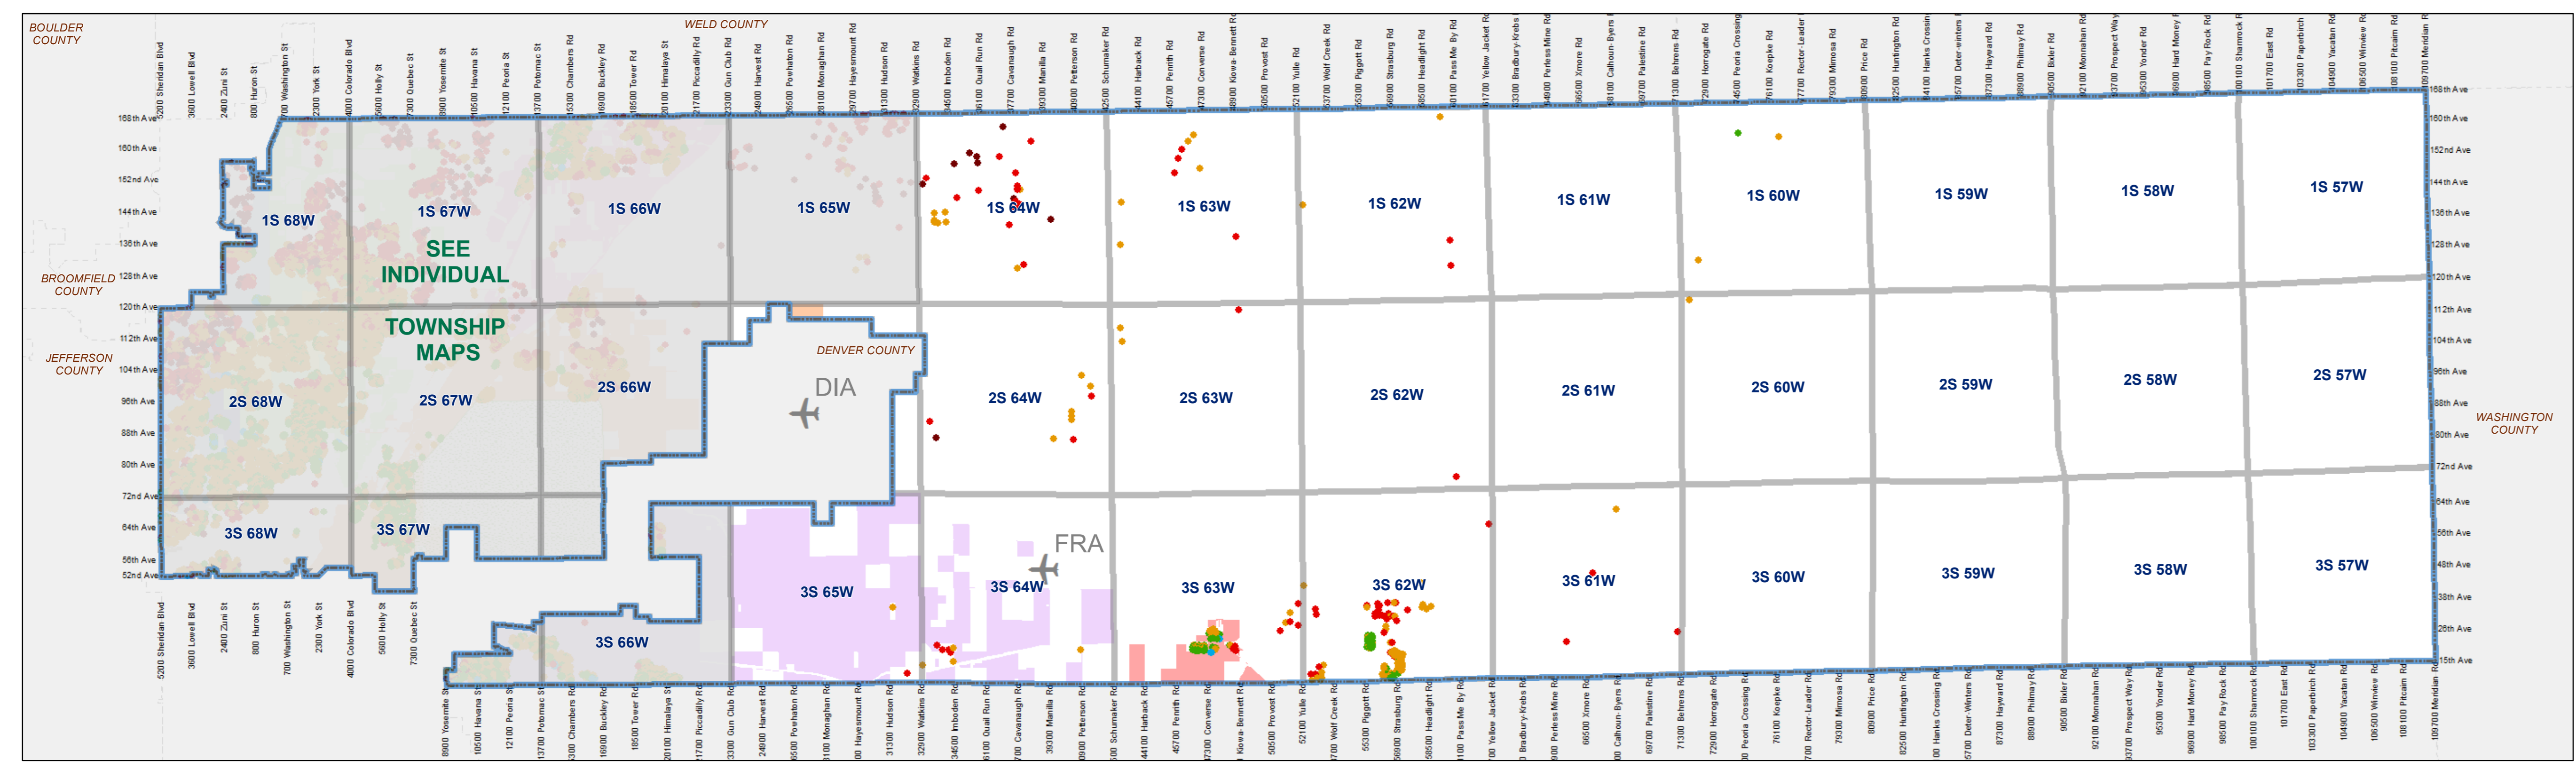

VERIFIED SALES by TOWNSHIPS

REAPPRAISAL SALES PERIOD: JULY 1, 2014 - JUNE 30, 2016

RE-APPRAISAL YEAR 2017

Adams County
Colorado

Legend

VERIFIED SALES

- Less Than $100,000
- $100,001 To $200,000
- $200,001 To $350,000
- $350,001 To $500,000
- More Than $500,001

CITY NAME

- Arvada
- Aurora
- Bennett
- Brighton
- Commerce City
- Federal Heights
- Lochbuie
- Northglenn
- Thornton
- Westminster

Other Symbols:

- AIRPORT BND
- COUNTY BND
- TOWNSHIP
- ROCKY MOUNTAIN ARSENAL
- ADJACENT COUNTIES

ASSESSOR'S OFFICE
ADAMS COUNTY, COLORADO
4430 S. Adams County Pkwy - 2nd Floor
Brighton, CO 80601
Phone: (720) 523-6038; Fax (720) 523-6037
Voice Response System (720) 523-6380
www.adcogov.org

ADAMS COUNTY COLORADO