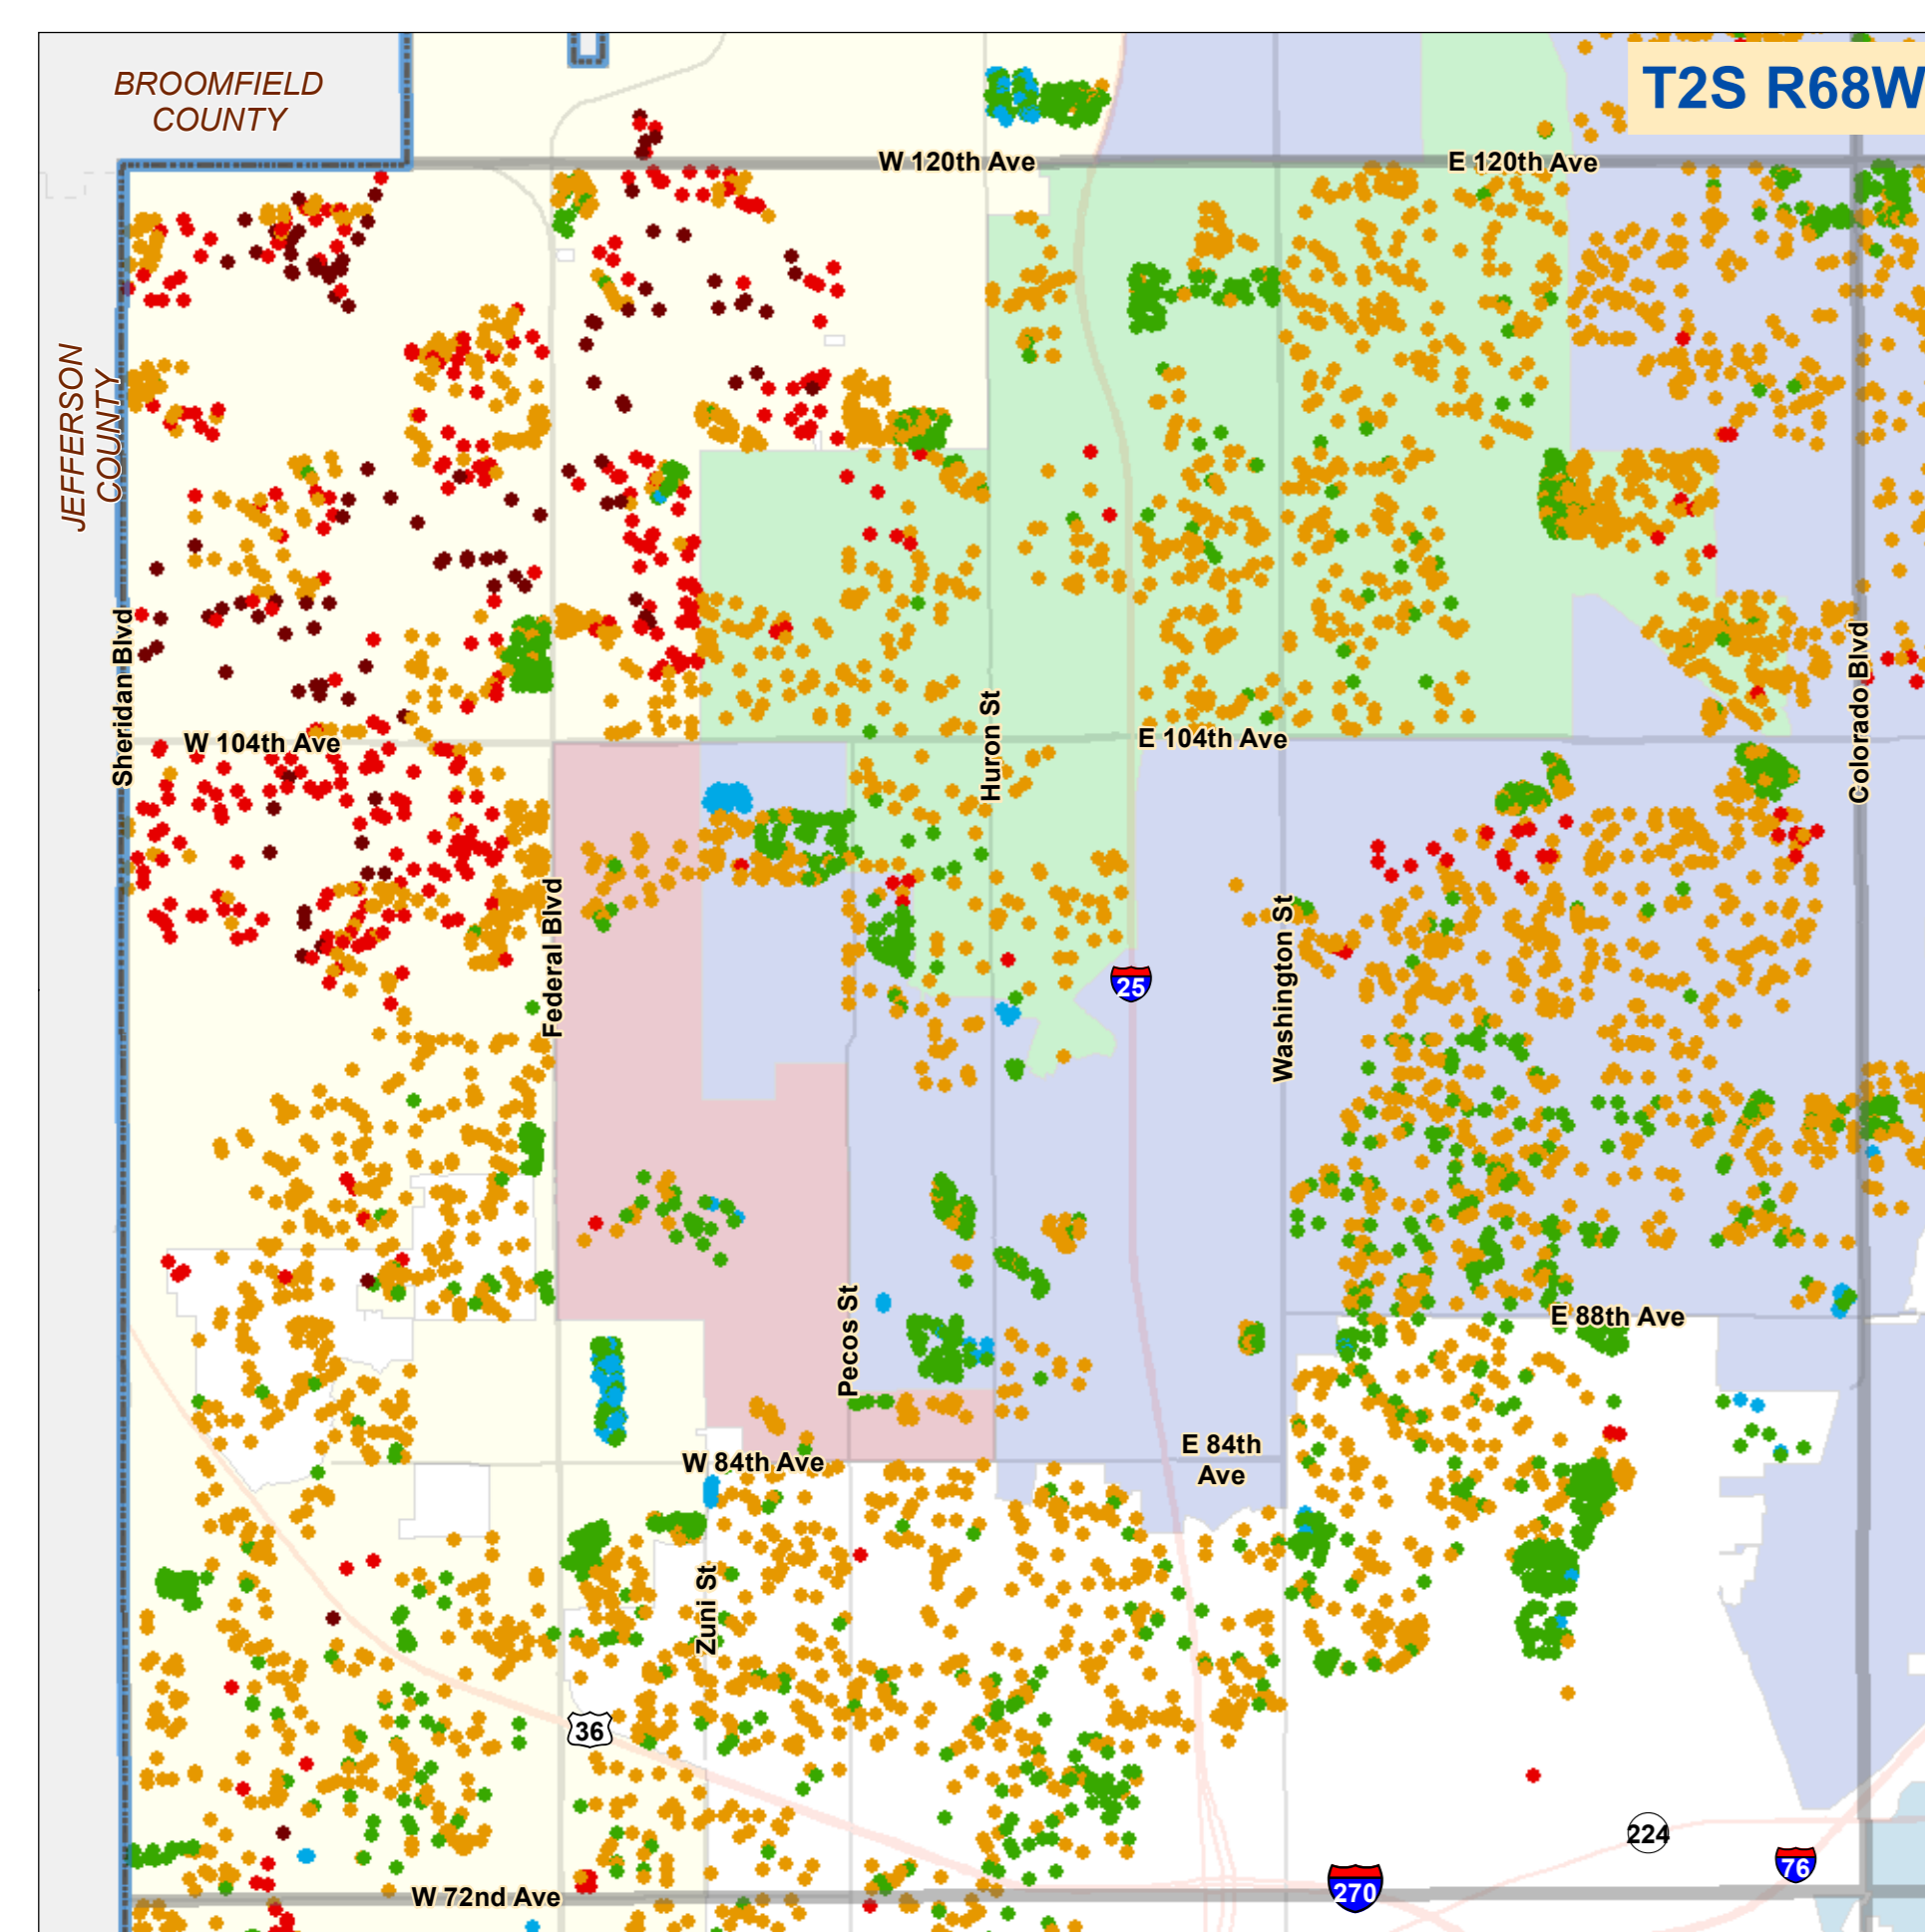

VERIFIED SALES by TOWNSHIPS

REAPPRAISAL SALES PERIOD: JULY 1, 2014 - JUNE 30, 2016

RE-APPRAISAL YEAR 2017

Adams County
Colorado

Legend

VERIFIED SALES

- Less Than $100,000
- $100,001 To $200,000
- $200,001 To $350,000
- $350,001 To $500,000
- More Than $500,001

CITY NAME

- Arvada
- Aurora
- Bennett
- Brighton
- Commerce City
- Federal Heights
- Lochbuie
- Northglenn
- Thornton
- Westminster

Other Symbols:

- AIRPORT BND
- COUNTY BND
- TOWNSHIP
- ROCKY MOUNTAIN ARSENAL
- ADJACENT COUNTIES

ASSESSOR'S OFFICE
ADAMS COUNTY, COLORADO
4430 S. Adams County Pkwy - 2nd Floor
Brighton, CO 80601
Phone: (720) 523-6038; Fax (720) 523-6037
Voice Response System (720) 523-6380
www.adcogov.org

ADAMS COUNTY COLORADO