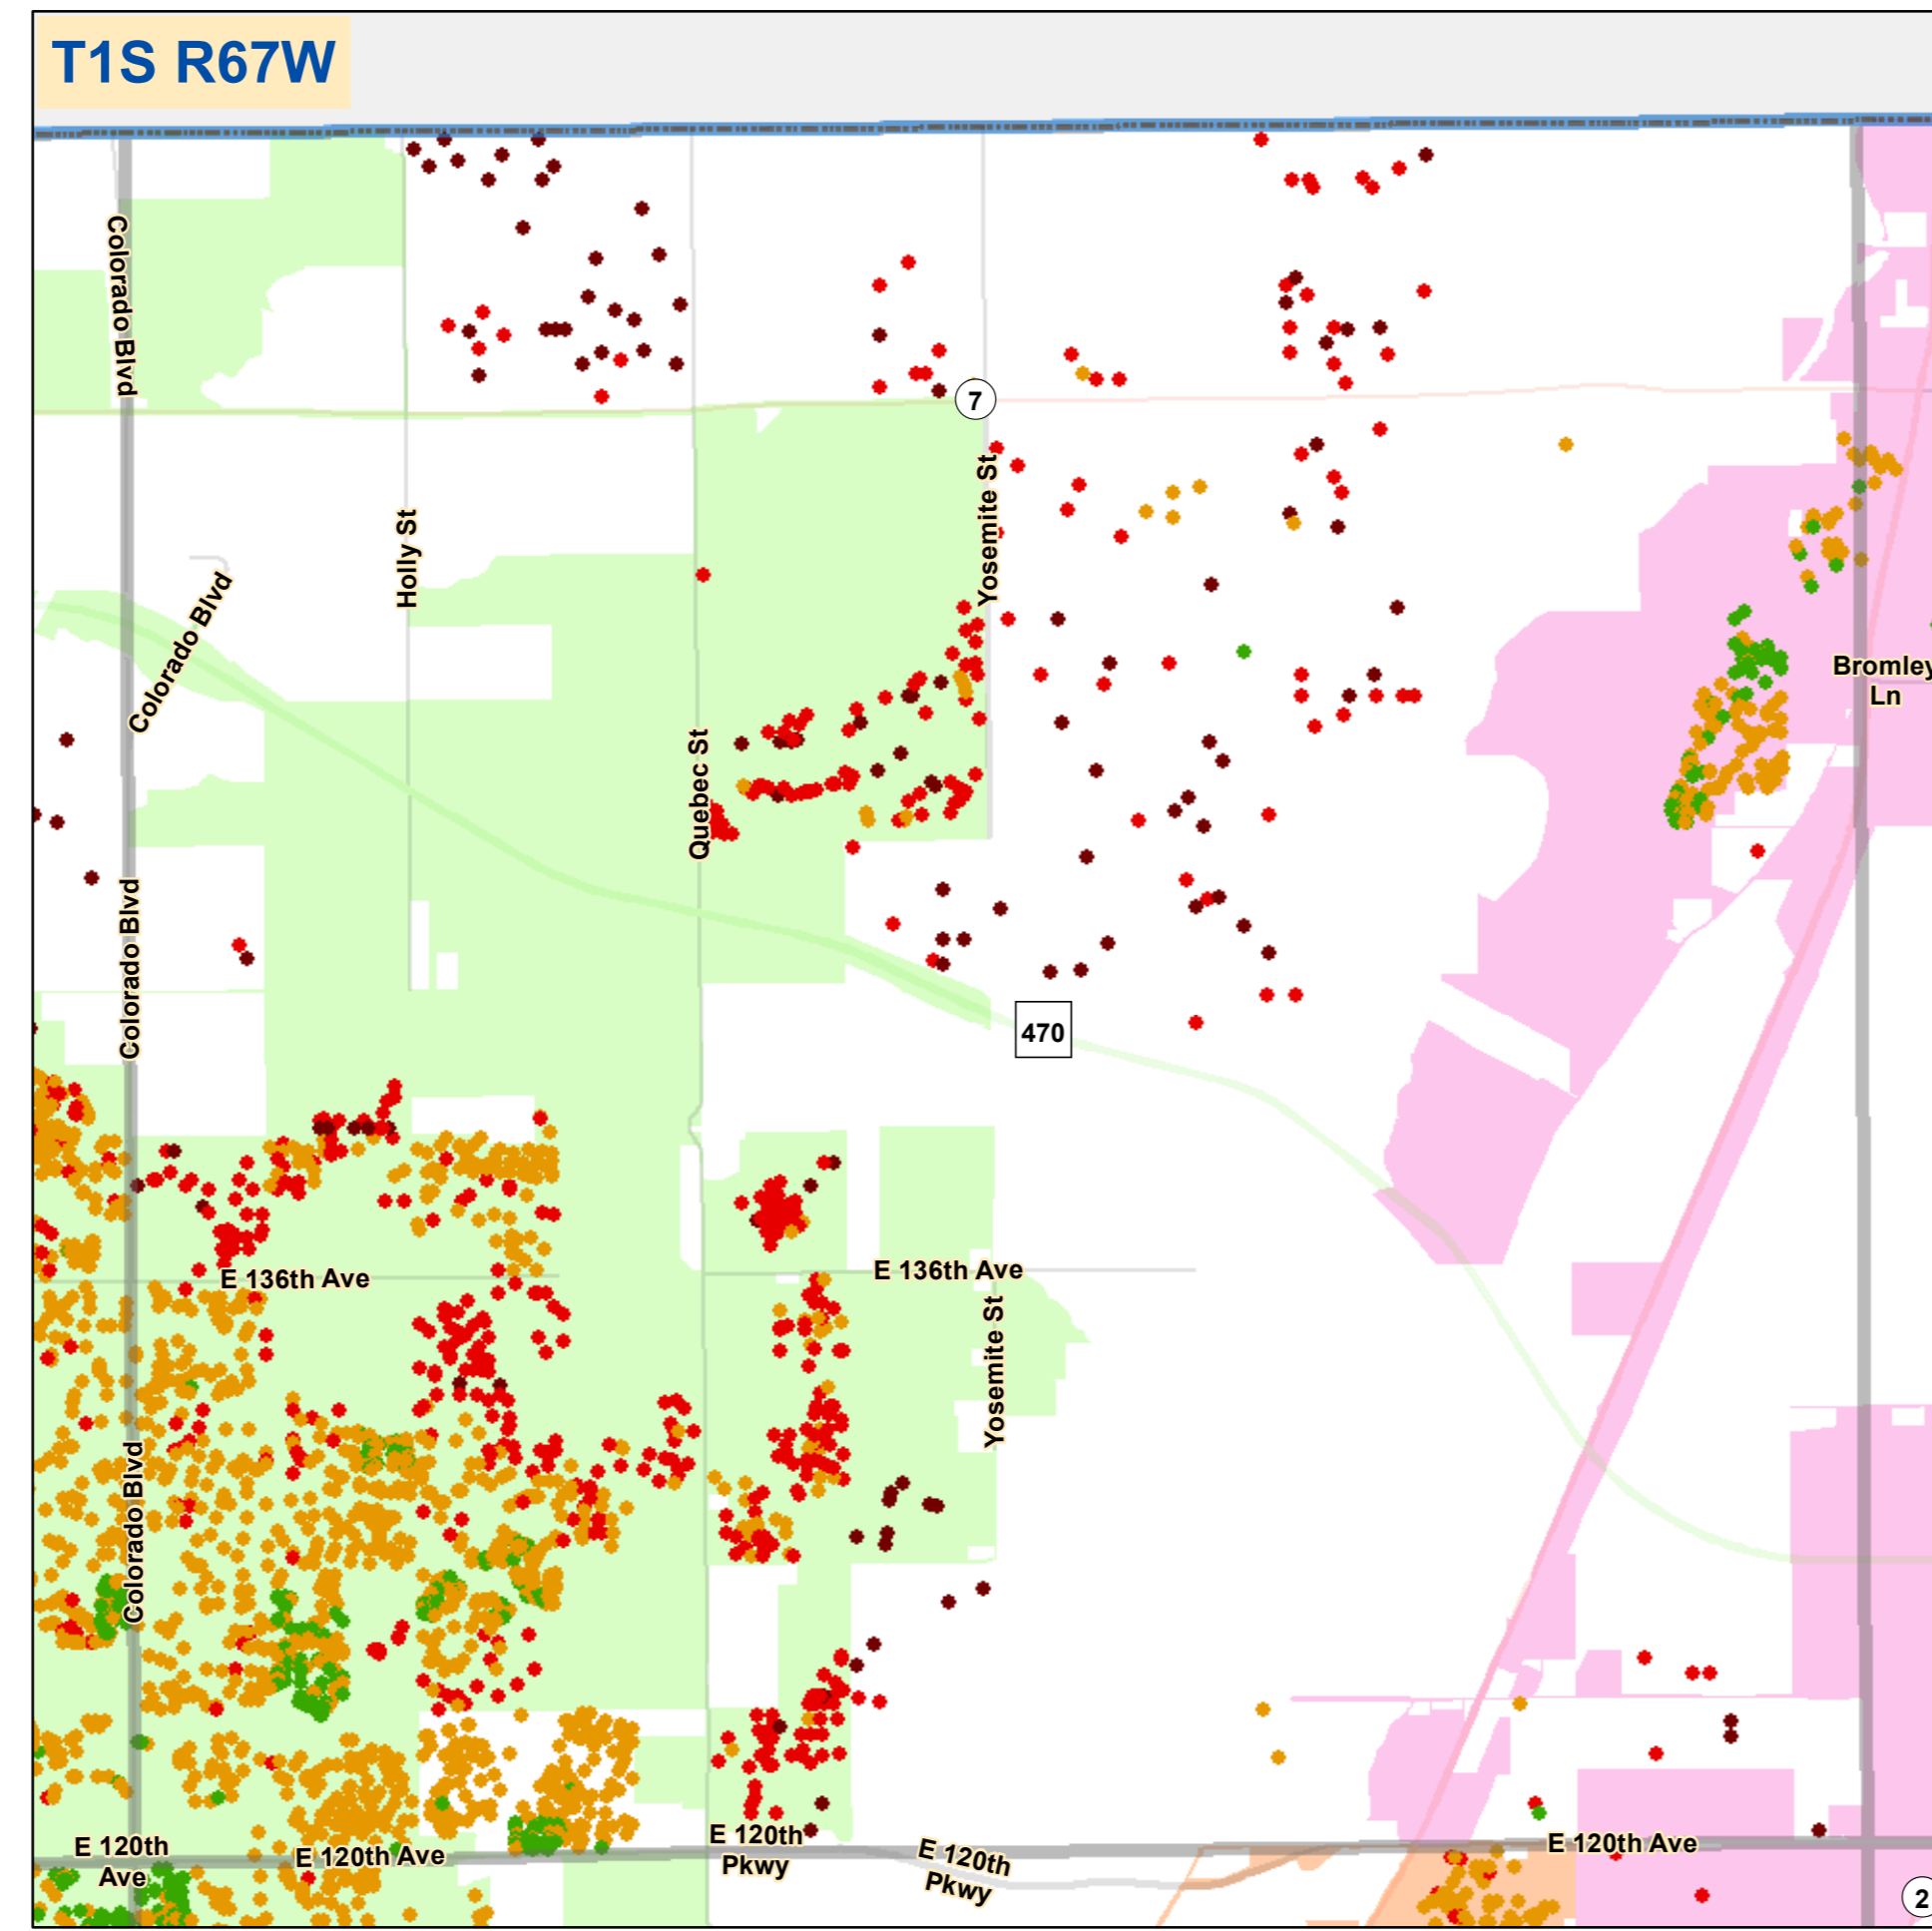

VERIFIED SALES by TOWNSHIPS

REAPPRAISAL SALES PERIOD: JULY 1, 2014 - JUNE 30, 2016

RE-APPRAISAL YEAR 2017

Adams County
Colorado

Legend

VERIFIED SALES

- Less Than $100,000
- $100,001 To $200,000
- $200,001 To $350,000
- $350,001 To $500,000
- More Than $500,001

CITY NAME

- Arvada
- Aurora
- Bennett
- Brighton
- Commerce City
- Federal Heights
- Lochbuie
- Northglenn
- Thornton
- Westminster

Other Symbols:

- AIRPORT BND
- COUNTY BND
- TOWNSHIP
- ROCKY MOUNTAIN ARSENAL
- ADJACENT COUNTIES

ASSESSOR'S OFFICE
ADAMS COUNTY, COLORADO
4430 S. Adams County Pkwy - 2nd Floor
Brighton, CO 80601
Phone: (720) 523-6038; Fax (720) 523-6037
Voice Response System (720) 523-6380
www.adcogov.org

ADAMS COUNTY COLORADO