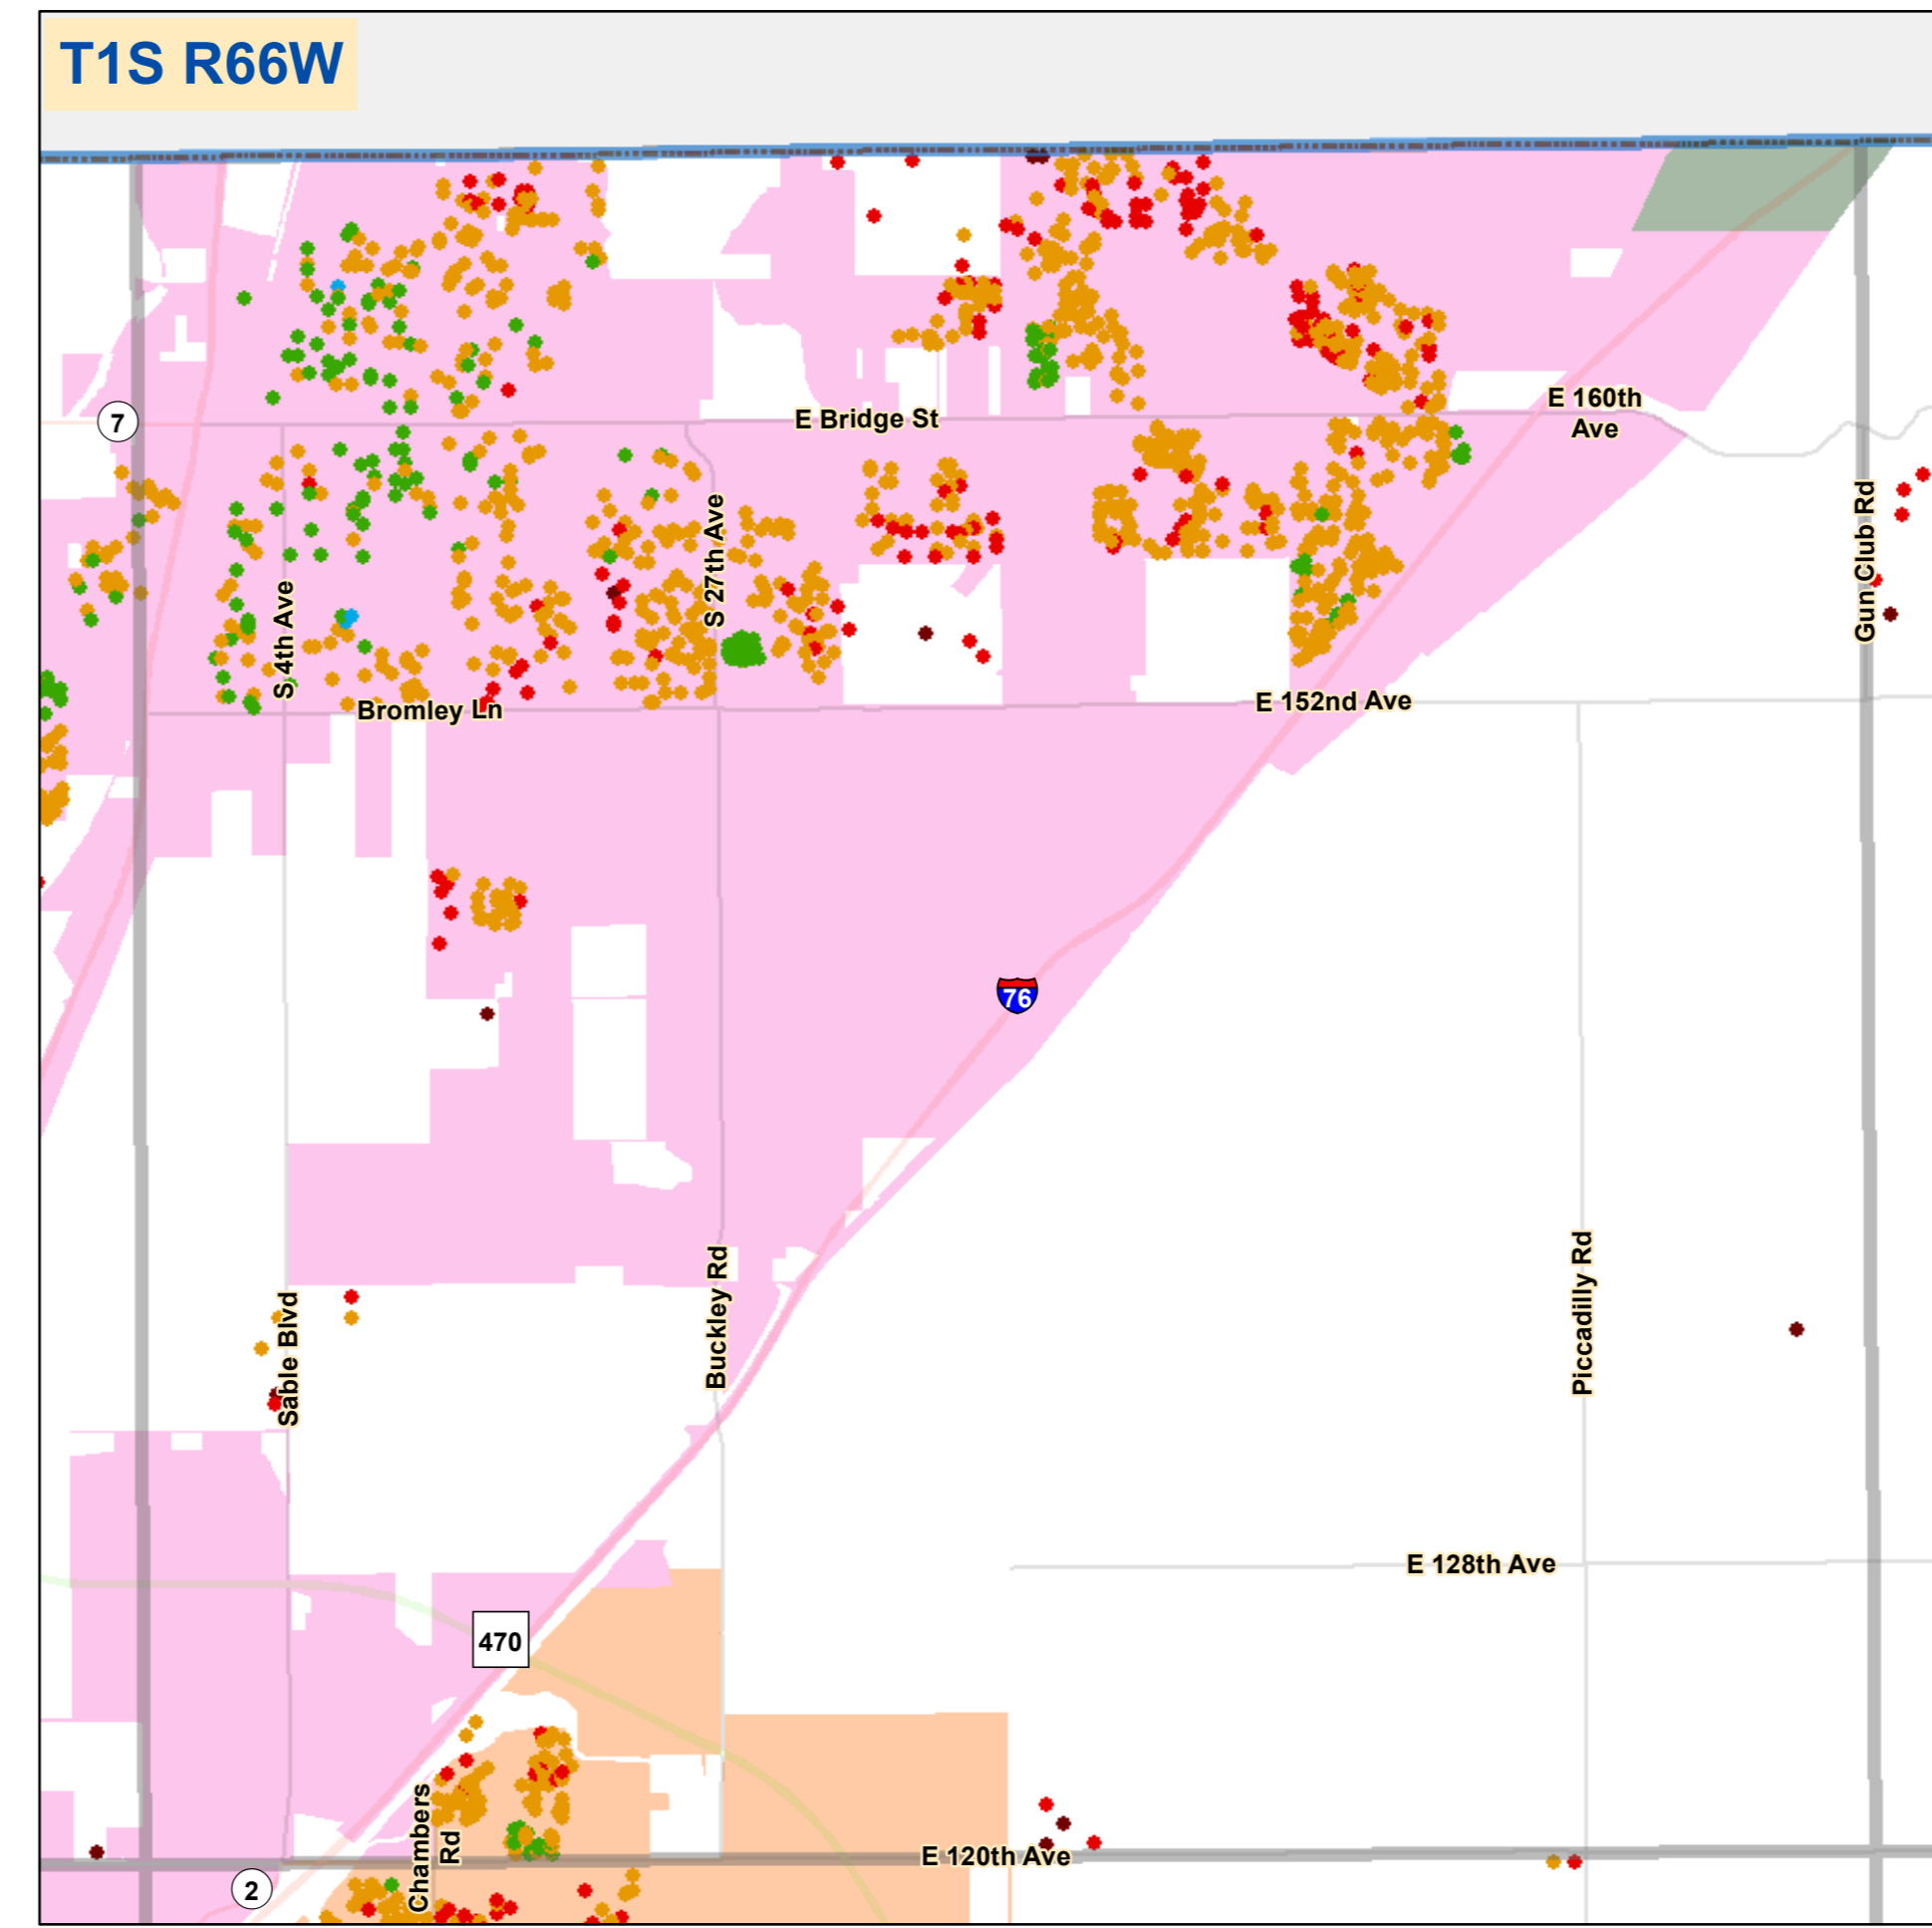

VERIFIED SALES by TOWNSHIPS

REAPPRAISAL SALES PERIOD: JULY 1, 2014 - JUNE 30, 2016

RE-APPRAISAL YEAR 2017

Adams County
Colorado

Legend

VERIFIED SALES

- Less Than $100,000
- $100,001 To $200,000
- $200,001 To $350,000
- $350,001 To $500,000
- More Than $500,001

CITY NAME

- Arvada
- Aurora
- Bennett
- Brighton
- Commerce City
- Federal Heights
- Lochbuie
- Northglenn
- Thornton
- Westminster

Other Symbols:

- AIRPORT BND
- COUNTY BND
- TOWNSHIP
- ROCKY MOUNTAIN ARSENAL
- ADJACENT COUNTIES

ASSESSOR'S OFFICE
ADAMS COUNTY, COLORADO
4430 S. Adams County Pkwy - 2nd Floor
Brighton, CO 80601
Phone: (720) 523-6038; Fax (720) 523-6037
Voice Response System (720) 523-6380
www.adcogov.org

ADAMS COUNTY COLORADO