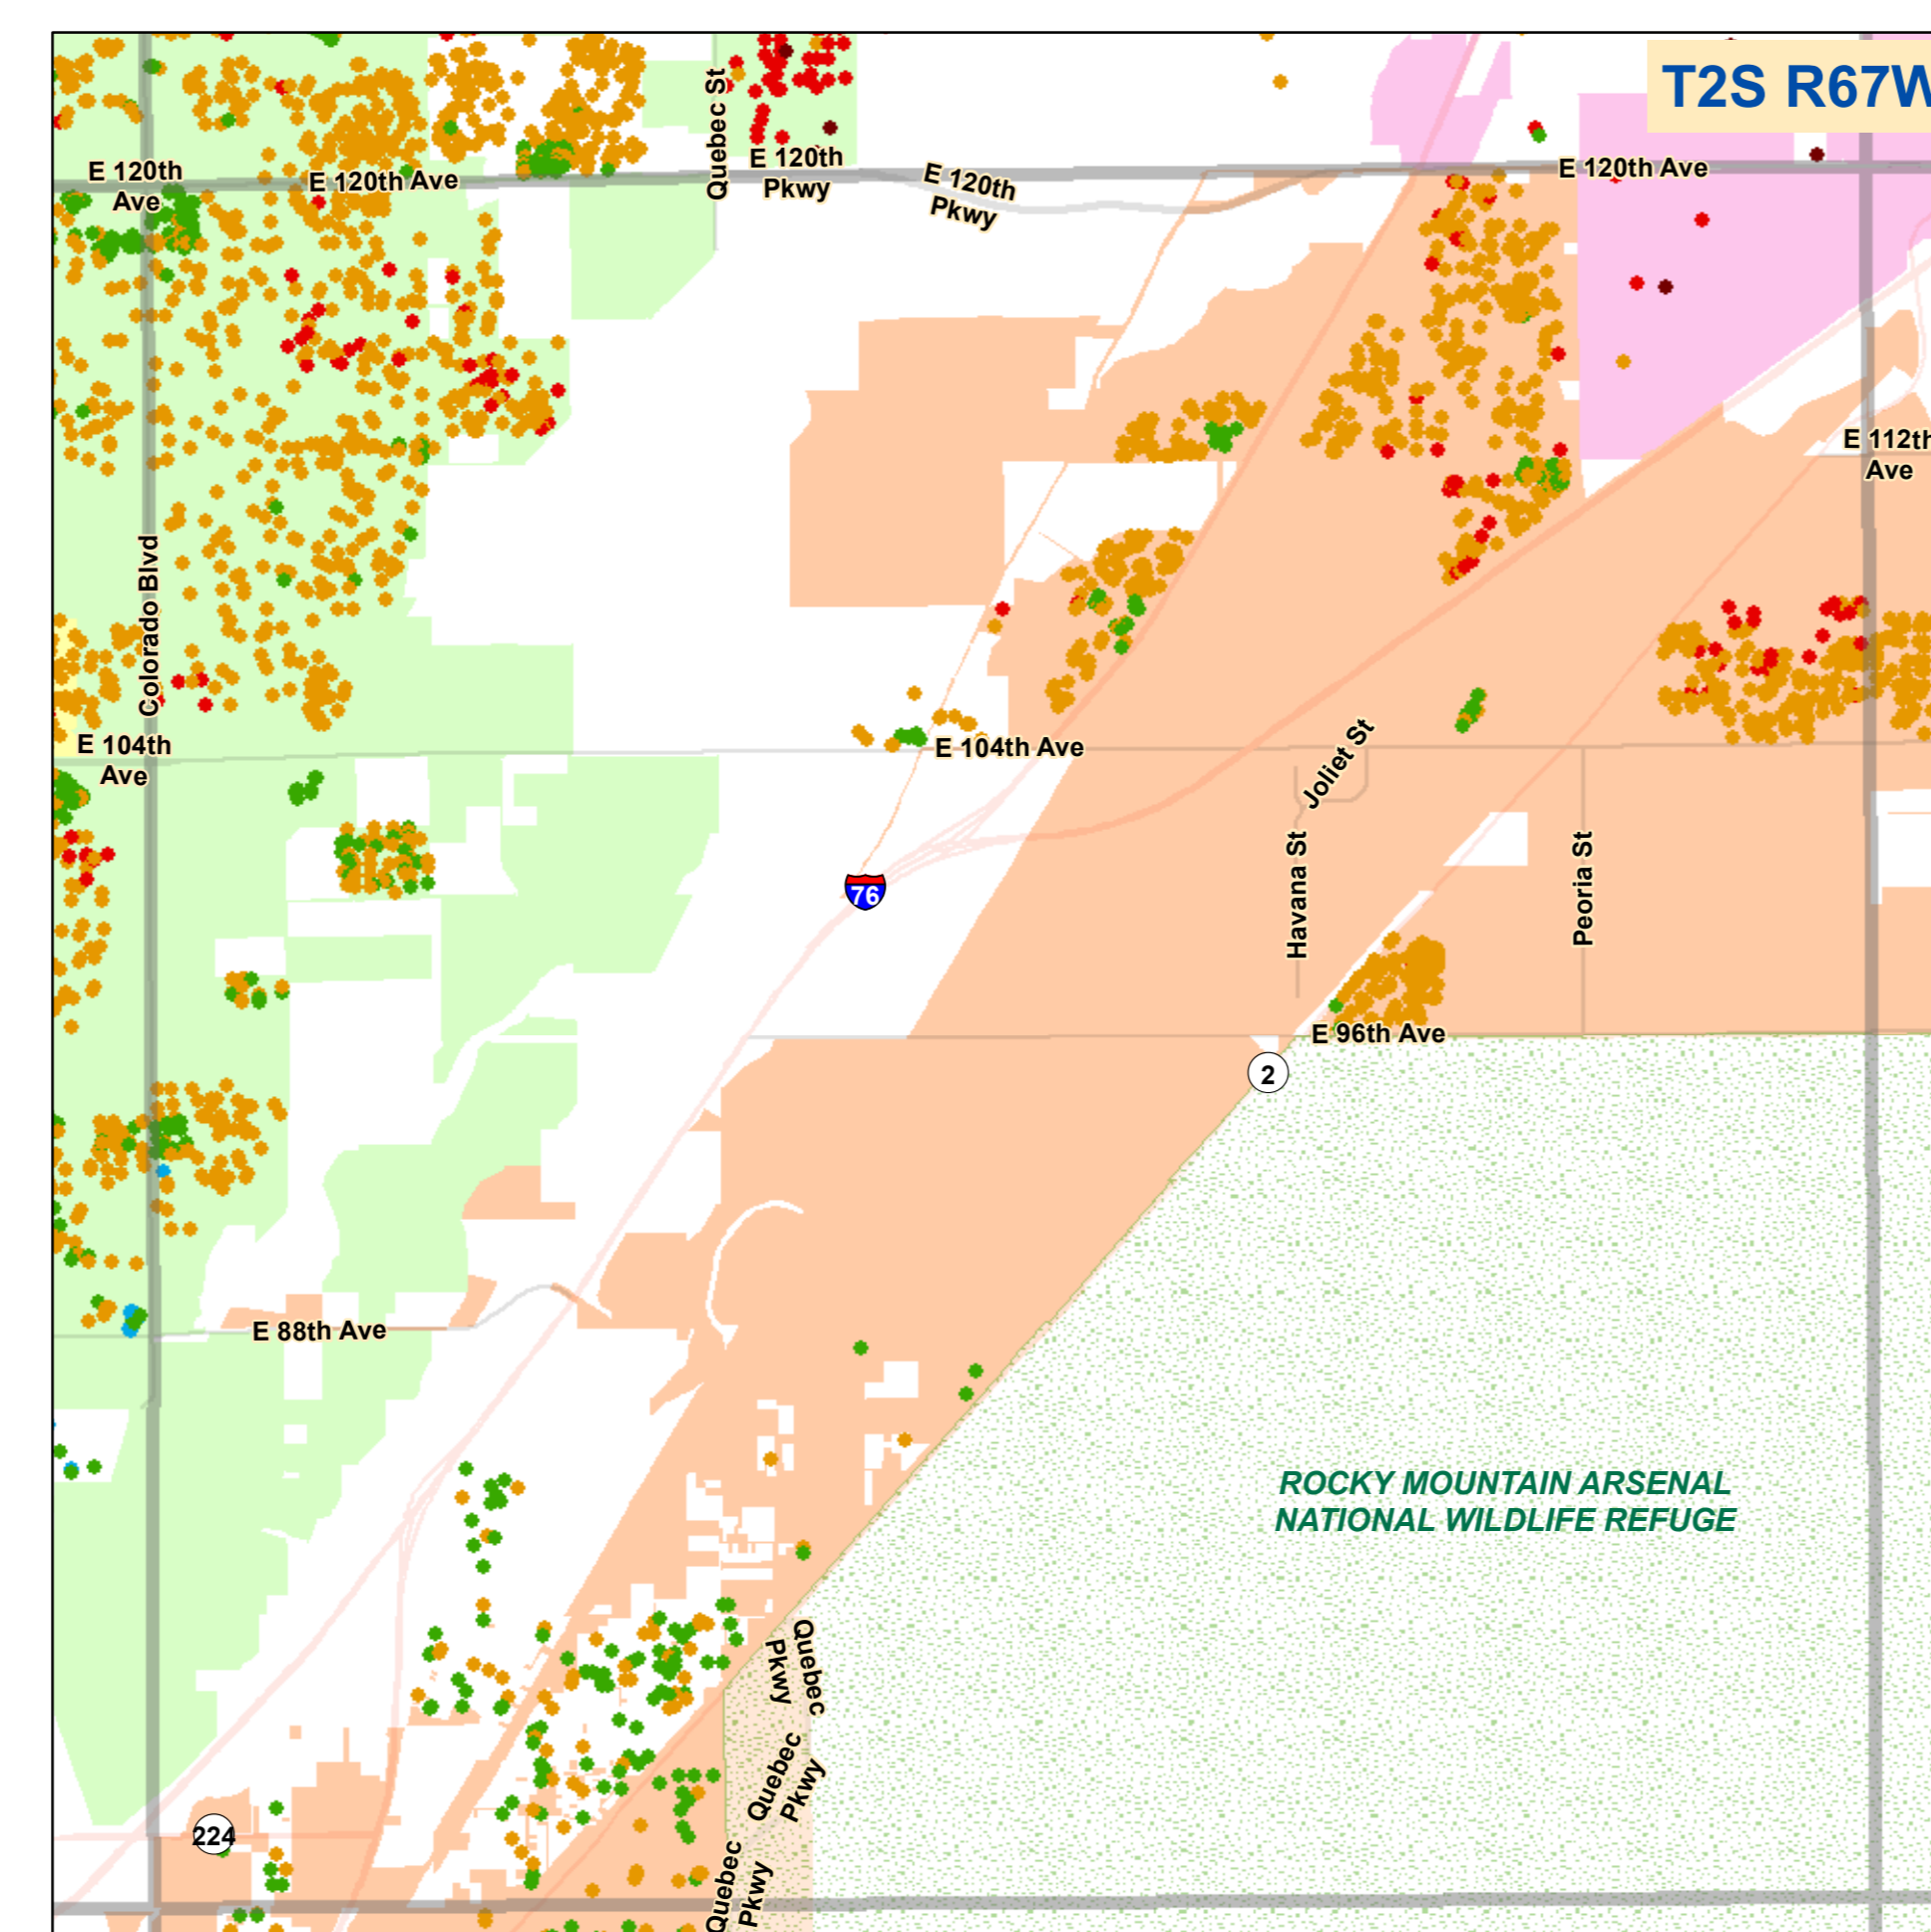

VERIFIED SALES by TOWNSHIPS

REAPPRAISAL SALES PERIOD: JULY 1, 2014 - JUNE 30, 2016

RE-APPRAISAL YEAR 2017

Adams County
Colorado

Legend

VERIFIED SALES

- Less Than $100,000
- $100,001 To $200,000
- $200,001 To $350,000
- $350,001 To $500,000
- More Than $500,001

CITY NAME

- Arvada
- Aurora
- Bennett
- Brighton
- Commerce City
- Federal Heights
- Lochbuie
- Northglenn
- Thornton
- Westminster

Other Symbols:

- AIRPORT BND
- COUNTY BND
- TOWNSHIP
- ROCKY MOUNTAIN ARSENAL
- ADJACENT COUNTIES

ASSESSOR'S OFFICE
ADAMS COUNTY, COLORADO
4430 S. Adams County Pkwy - 2nd Floor
Brighton, CO 80601
Phone: (720) 523-6038; Fax (720) 523-6037
Voice Response System (720) 523-6380
www.adcogov.org

ADAMS COUNTY COLORADO