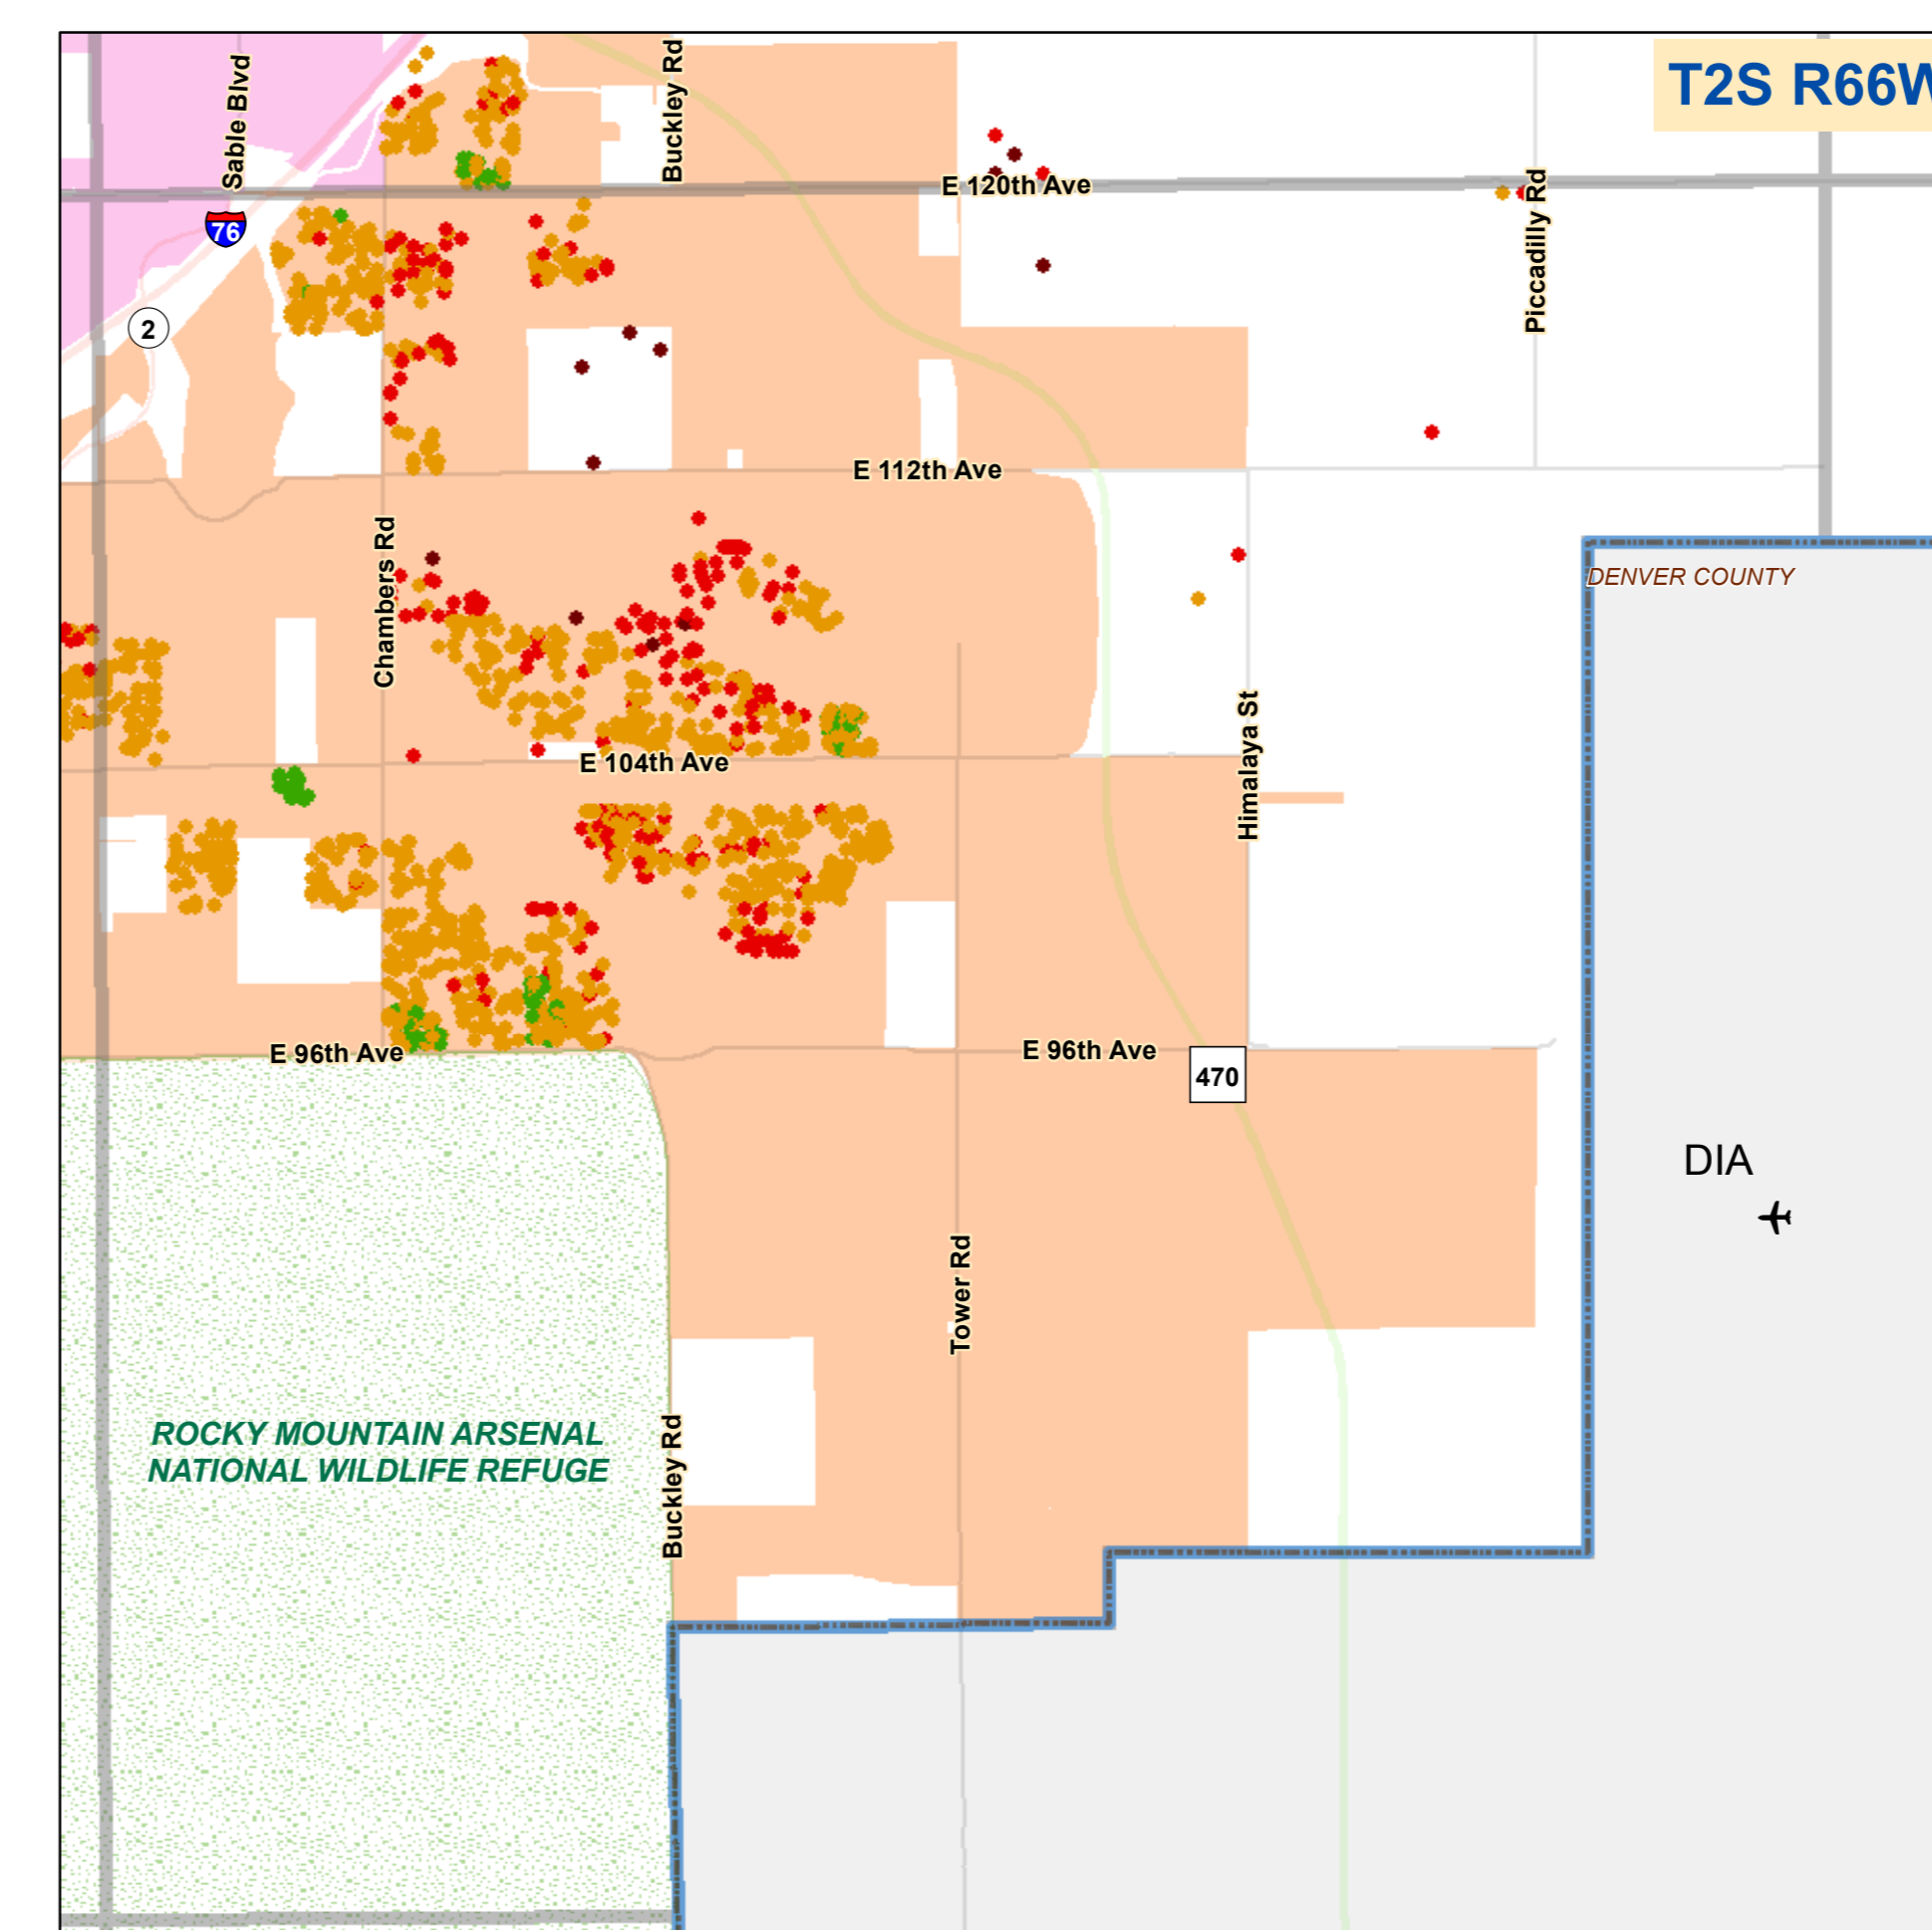

VERIFIED SALES by TOWNSHIPS

REAPPRAISAL SALES PERIOD: JULY 1, 2014 - JUNE 30, 2016

RE-APPRAISAL YEAR 2017

Adams County
Colorado

Legend

VERIFIED SALES

- Less Than $100,000
- $100,001 To $200,000
- $200,001 To $350,000
- $350,001 To $500,000
- More Than $500,001

CITY NAME

- Arvada
- Aurora
- Bennett
- Brighton
- Commerce City
- Federal Heights
- Lochbuie
- Northglenn
- Thornton
- Westminster

Other Symbols:

- AIRPORT BND
- COUNTY BND
- TOWNSHIP
- ROCKY MOUNTAIN ARSENAL
- ADJACENT COUNTIES

ASSESSOR'S OFFICE
ADAMS COUNTY, COLORADO
4430 S. Adams County Pkwy - 2nd Floor
Brighton, CO 80601
Phone: (720) 523-6038; Fax (720) 523-6037
Voice Response System (720) 523-6380
www.adcogov.org

ADAMS COUNTY COLORADO