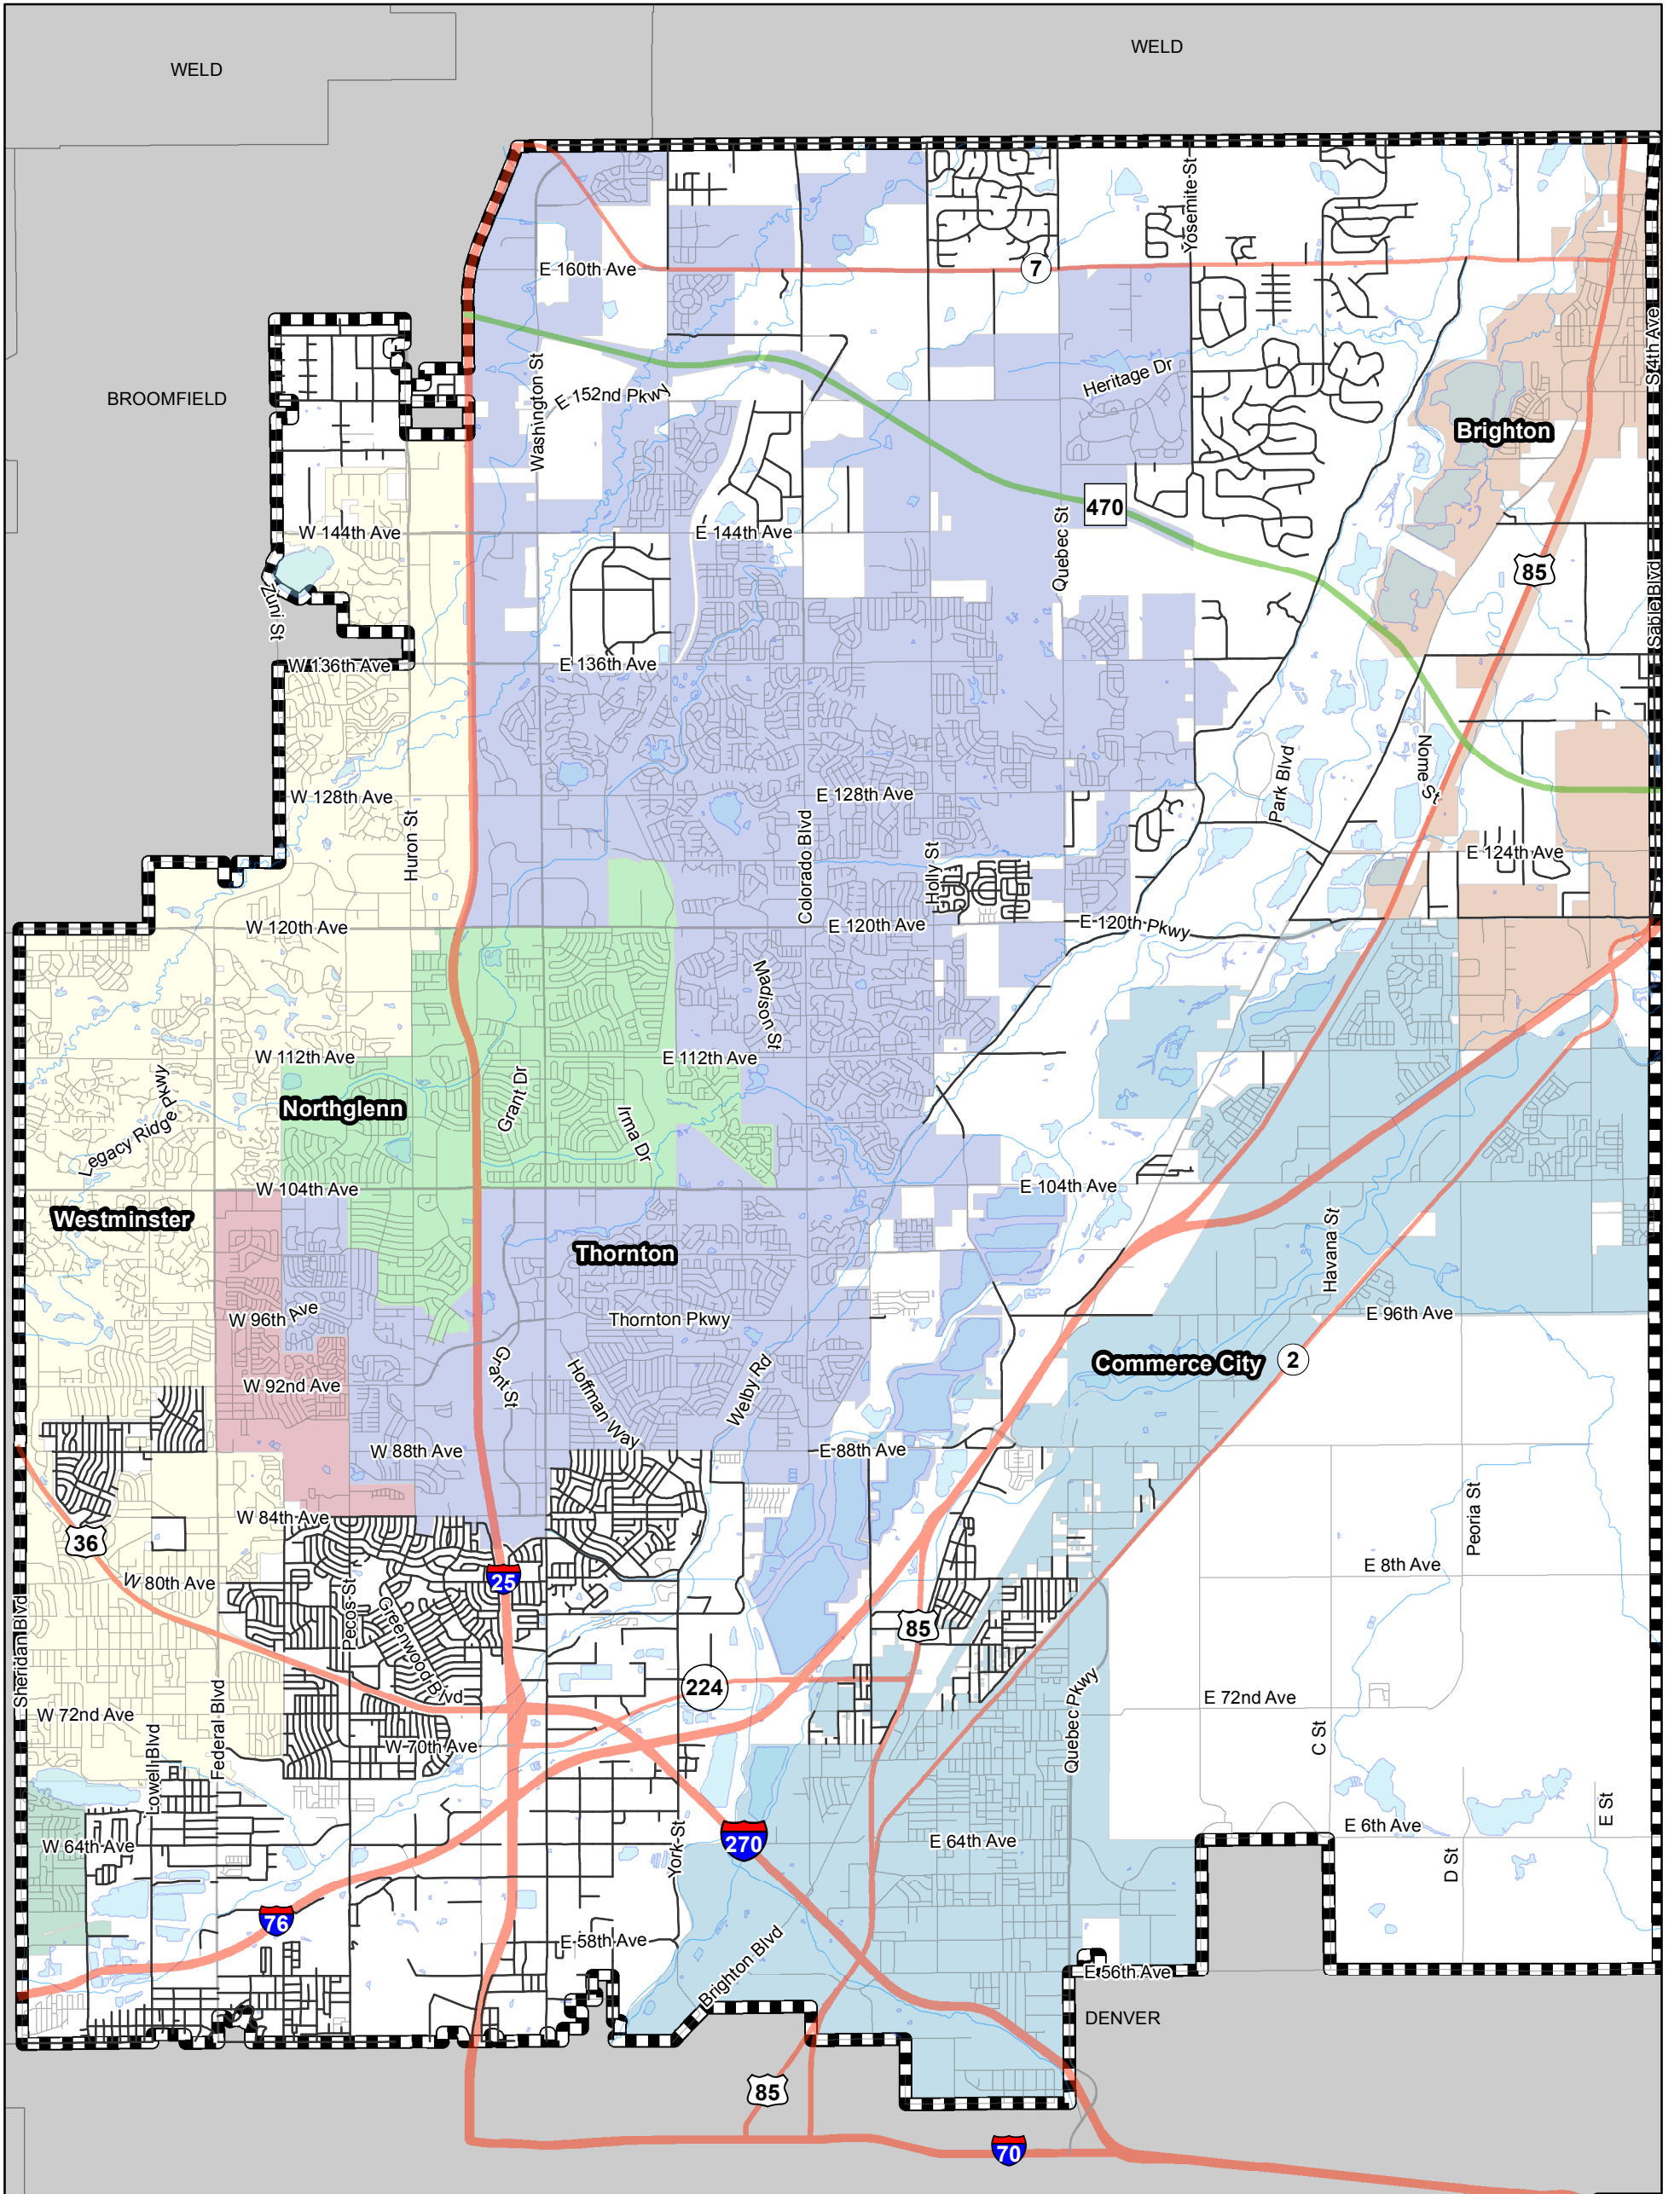

**ADAMS COUNTY**  
COLORADO

# Adams County, Colorado

## Operation District #1, Map 1

Adams County Business Solutions Group  
 4430 South Adams County Parkway, 1st Floor  
 Brighton, CO 80601 Tel: 720.523.6800  
[www.adcogov.org/gis](http://www.adcogov.org/gis)  
 Date: 6/21/2016