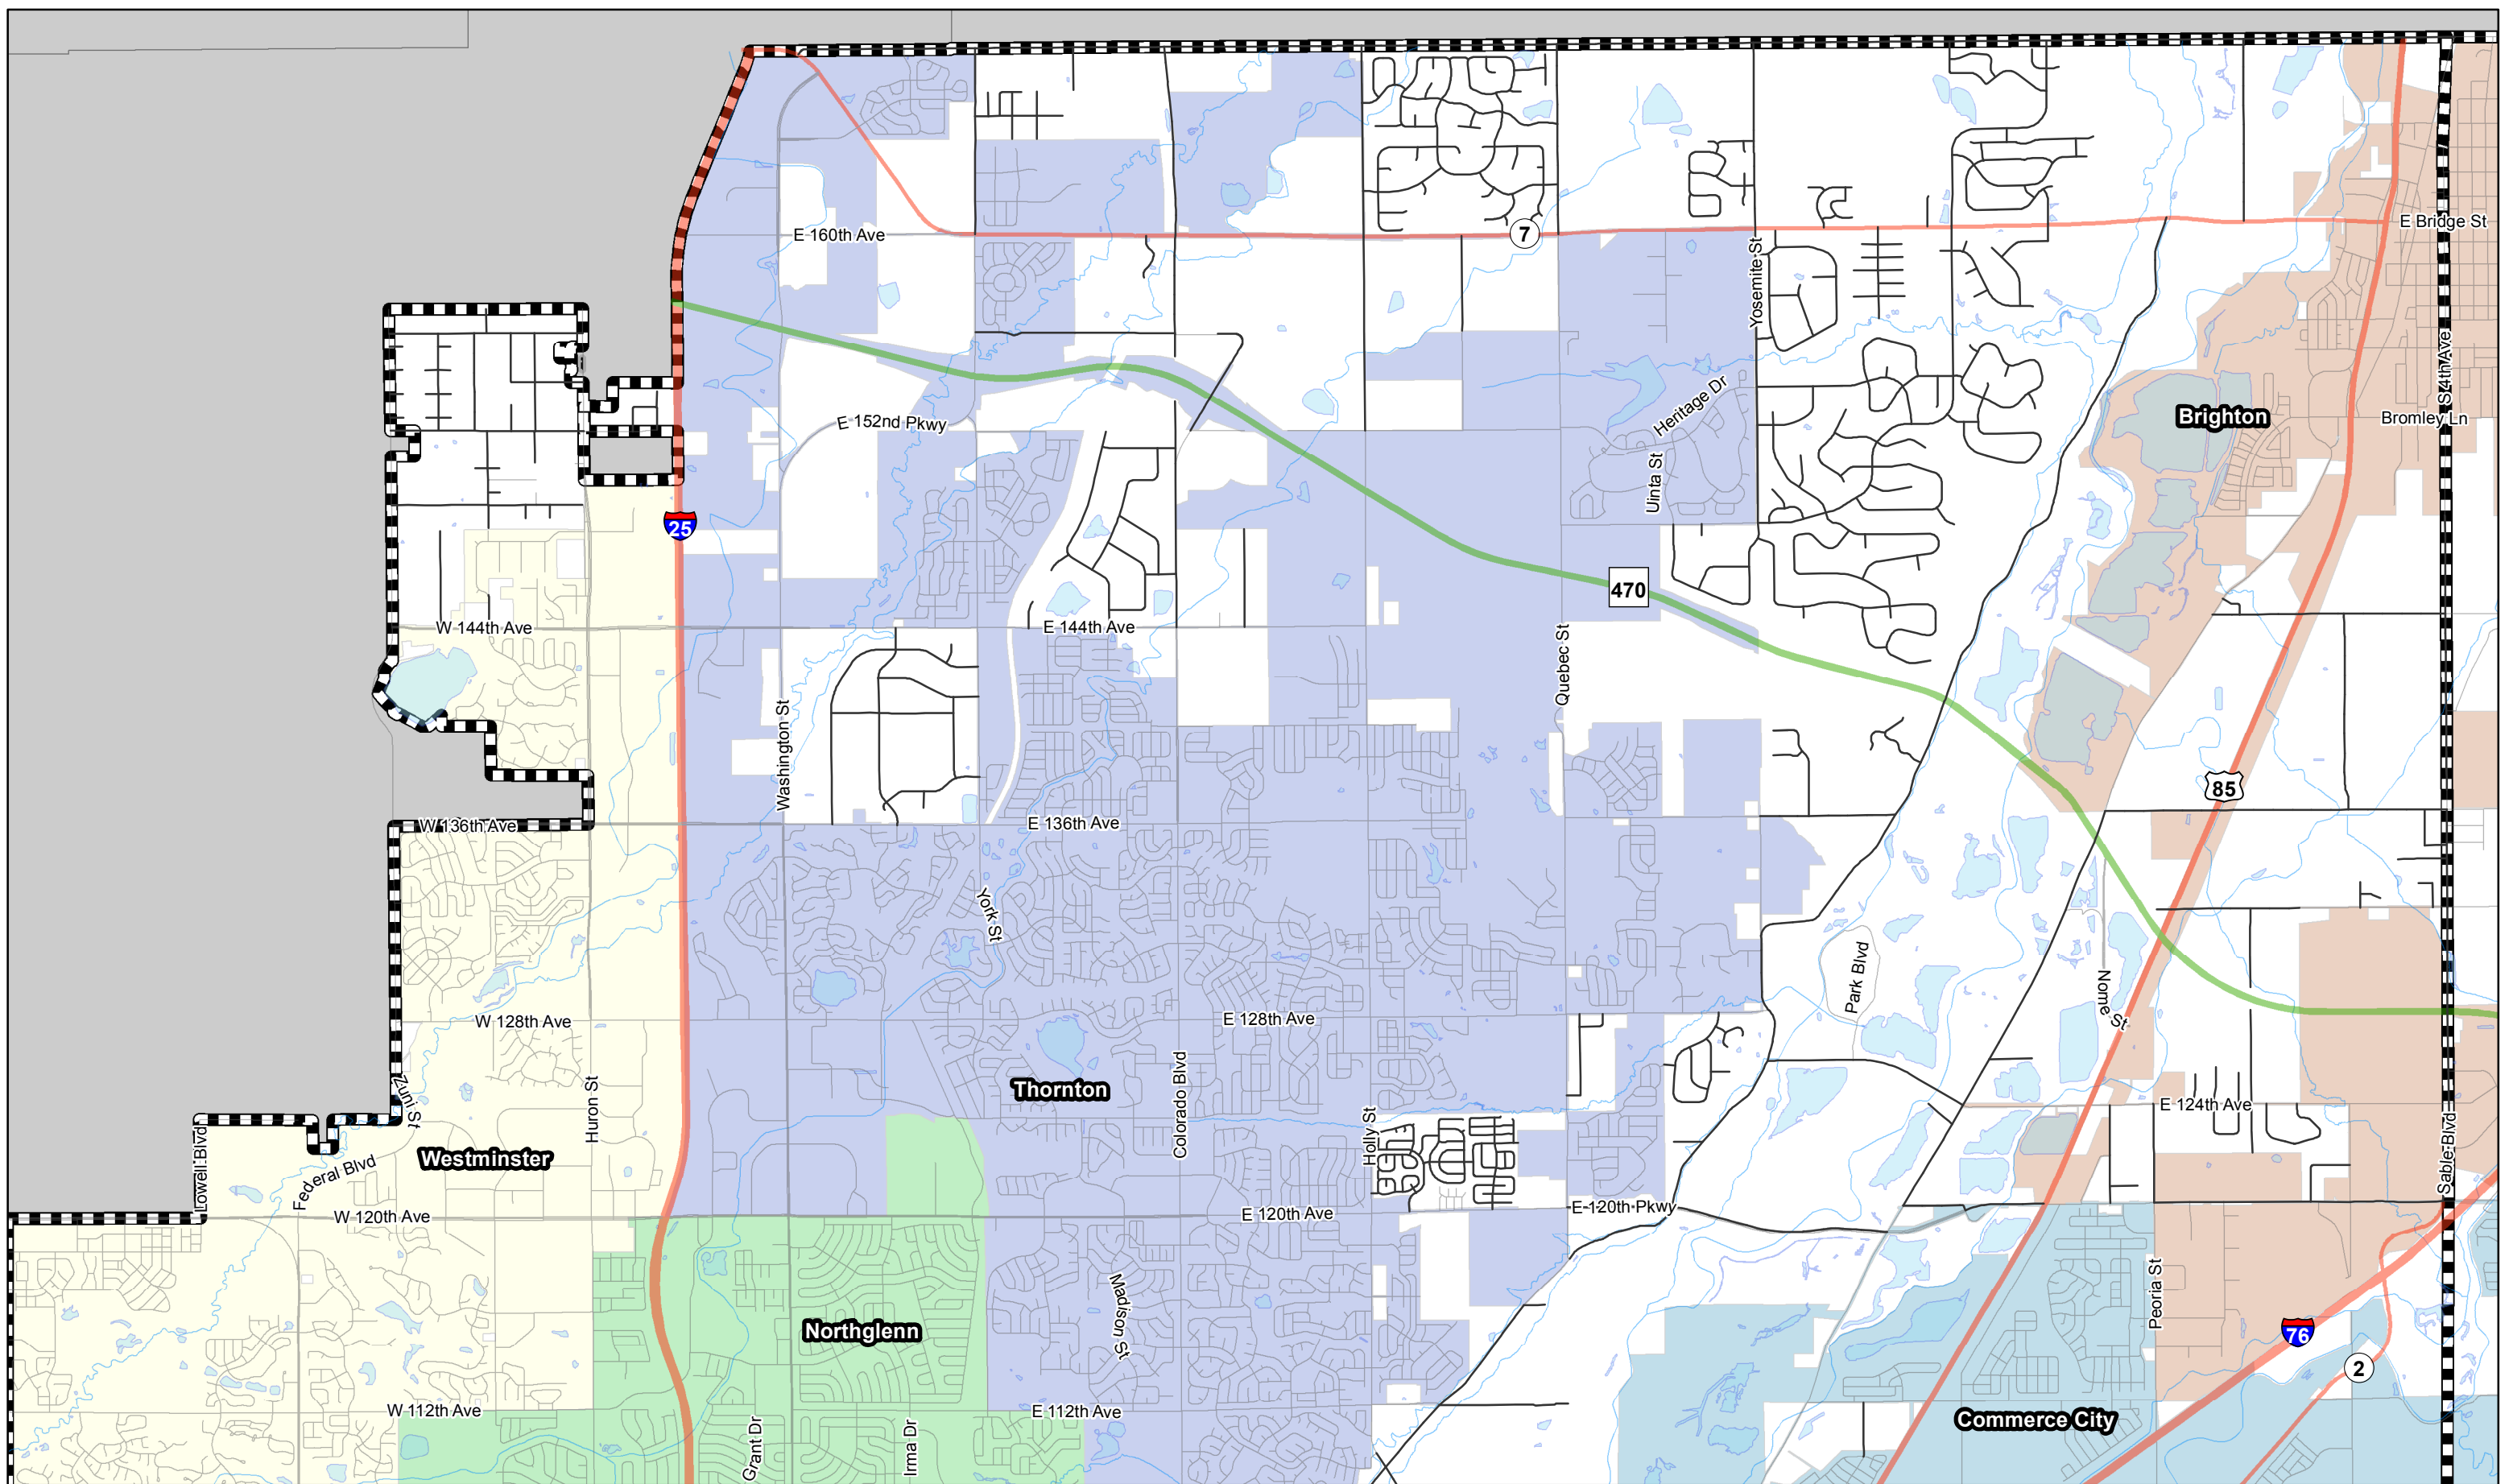

**ADAMS COUNTY**  
COLORADO

# Adams County, Colorado

## Operation District #1, Map 1

Adams County Business Solutions Group  
 4430 South Adams County Parkway, 1st Floor  
 Brighton, CO 80601 Tel: 720.523.6800  
[www.adcogov.org/gis](http://www.adcogov.org/gis)  
 Date: 6/21/2016