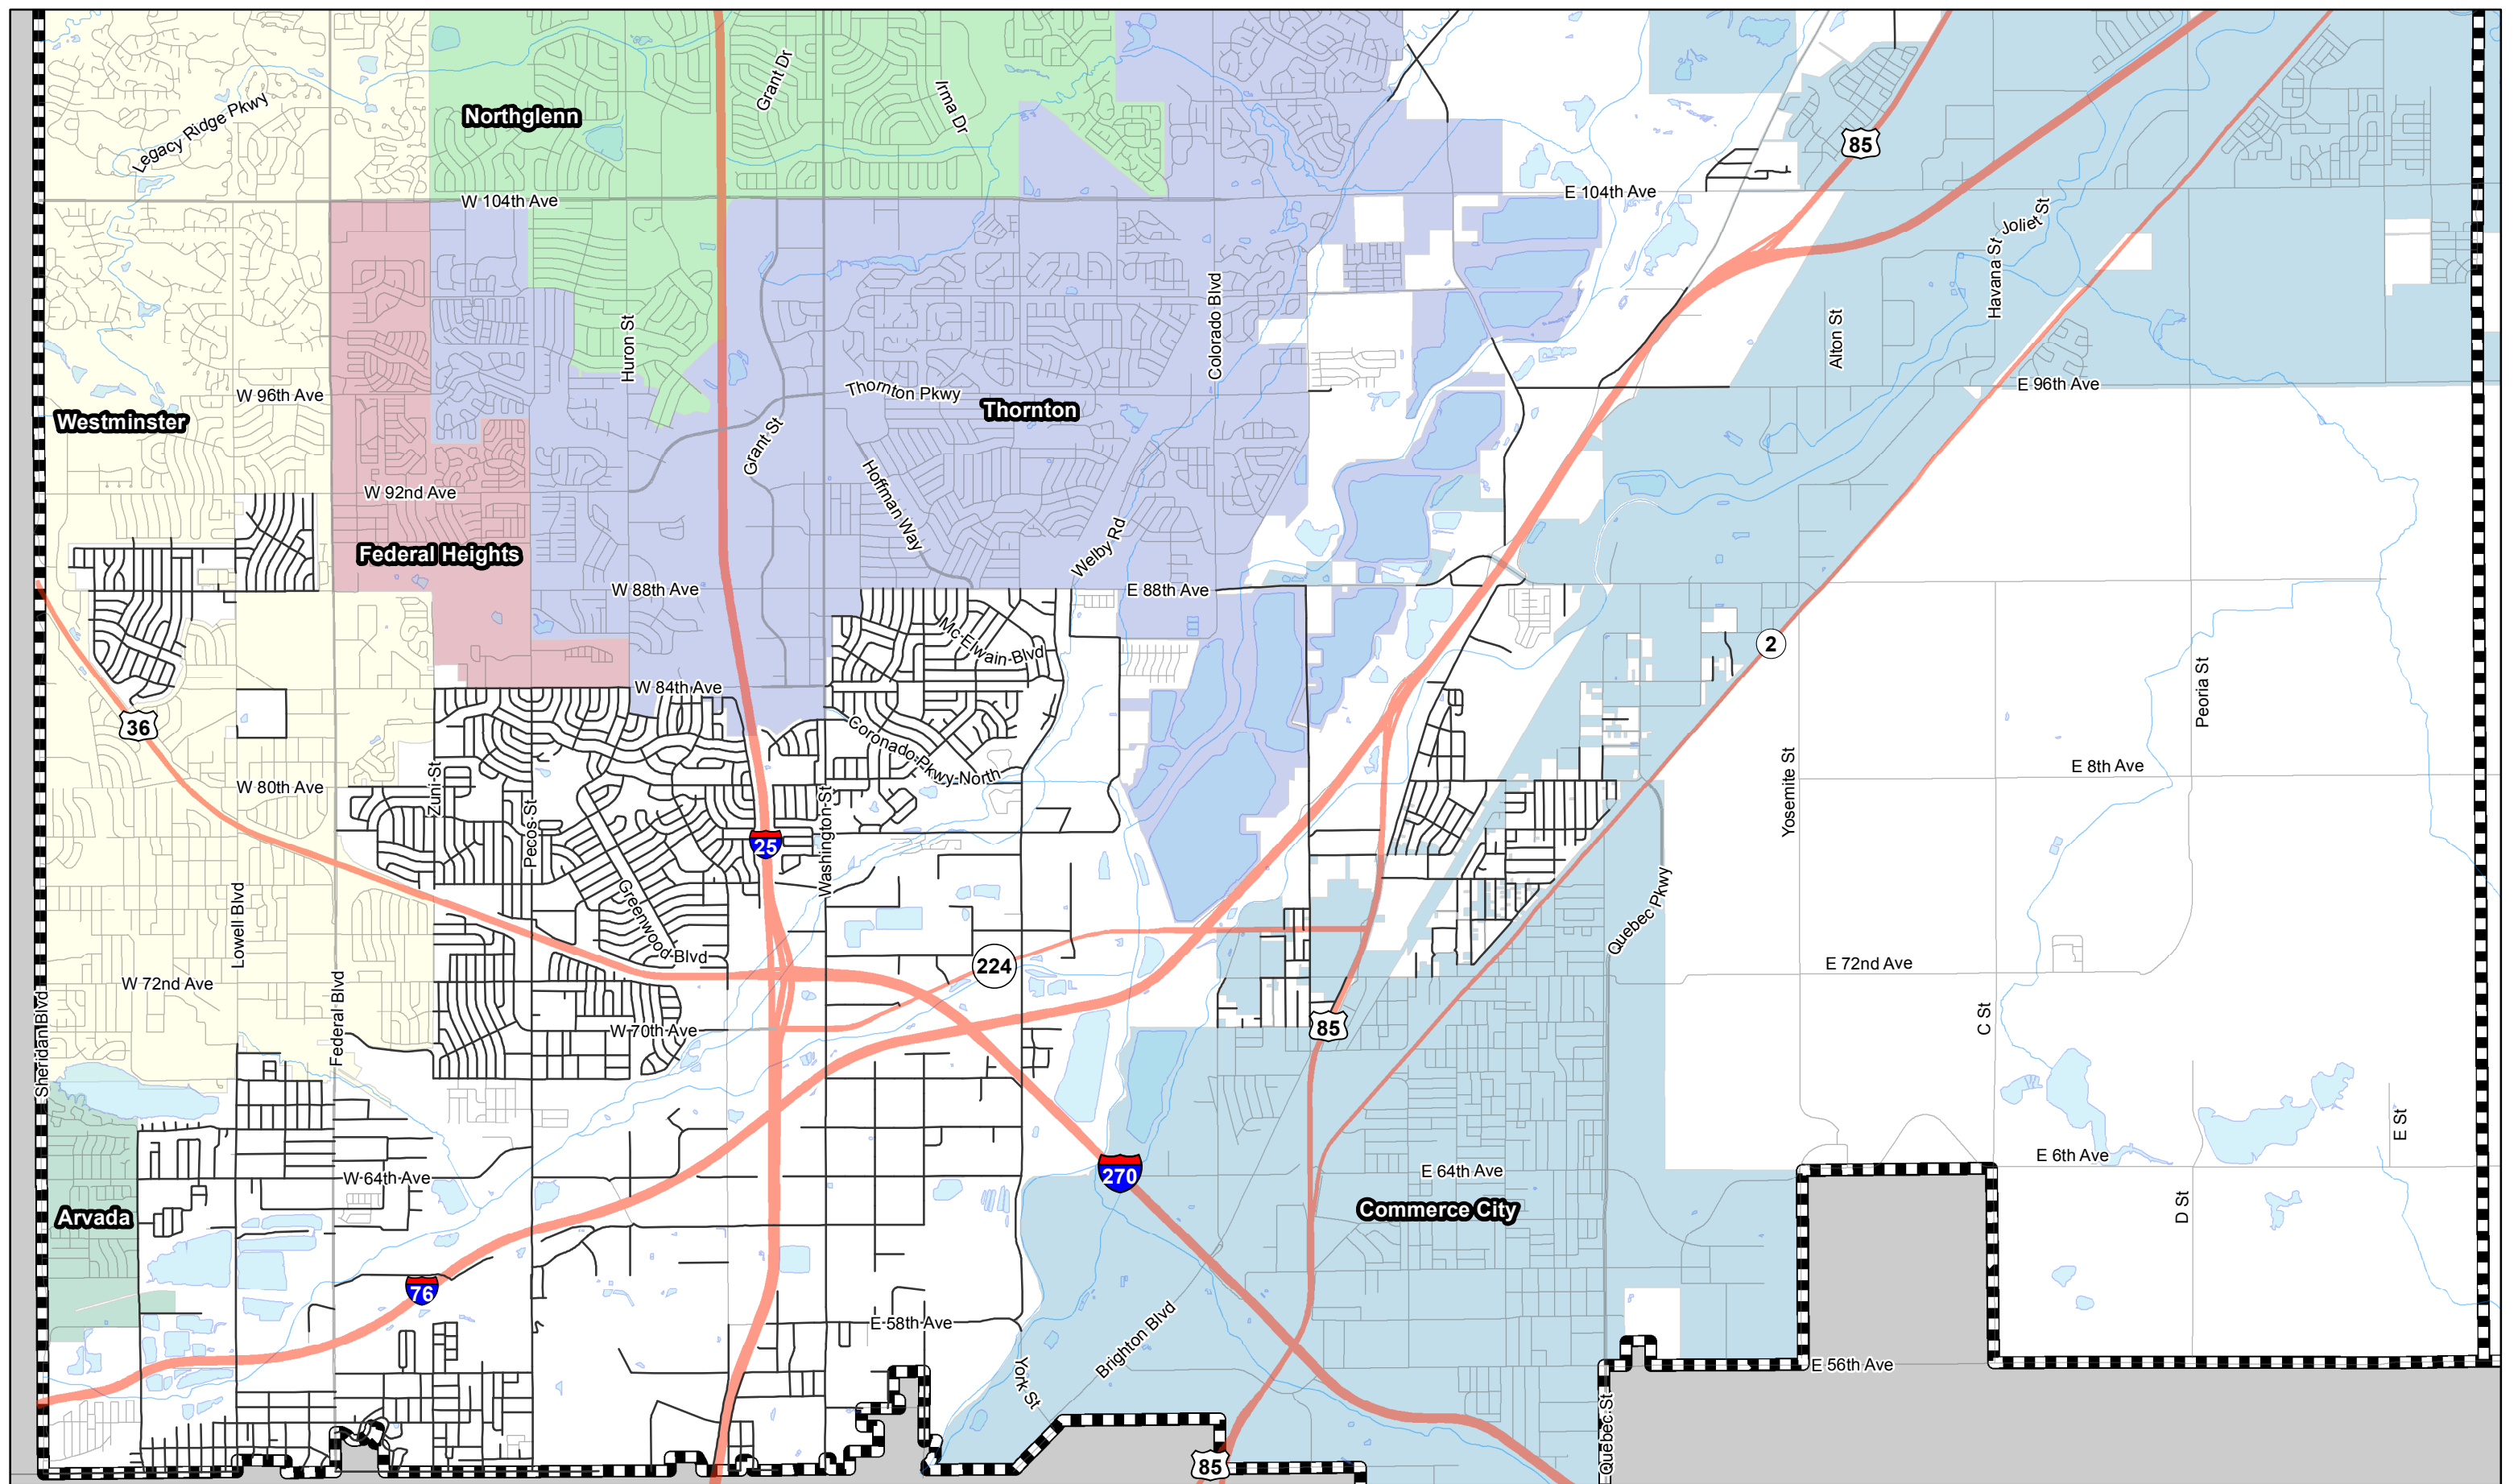

# Adams County, Colorado

## Operation District #1, Map 1

Adams County Business Solutions Group  
 4430 South Adams County Parkway, 1st Floor  
 Brighton, CO 80601 Tel: 720.523.6800  
[www.adcogov.org/gis](http://www.adcogov.org/gis)  
 Date: 6/21/2016

## Operation District #1, North Map

Adams County Business Solutions Group  
 4430 South Adams County Parkway, 1st Floor  
 Brighton, CO 80601 Tel: 720.523.6800  
[www.adcogov.org/gis](http://www.adcogov.org/gis)  
 Date: 6/21/2016