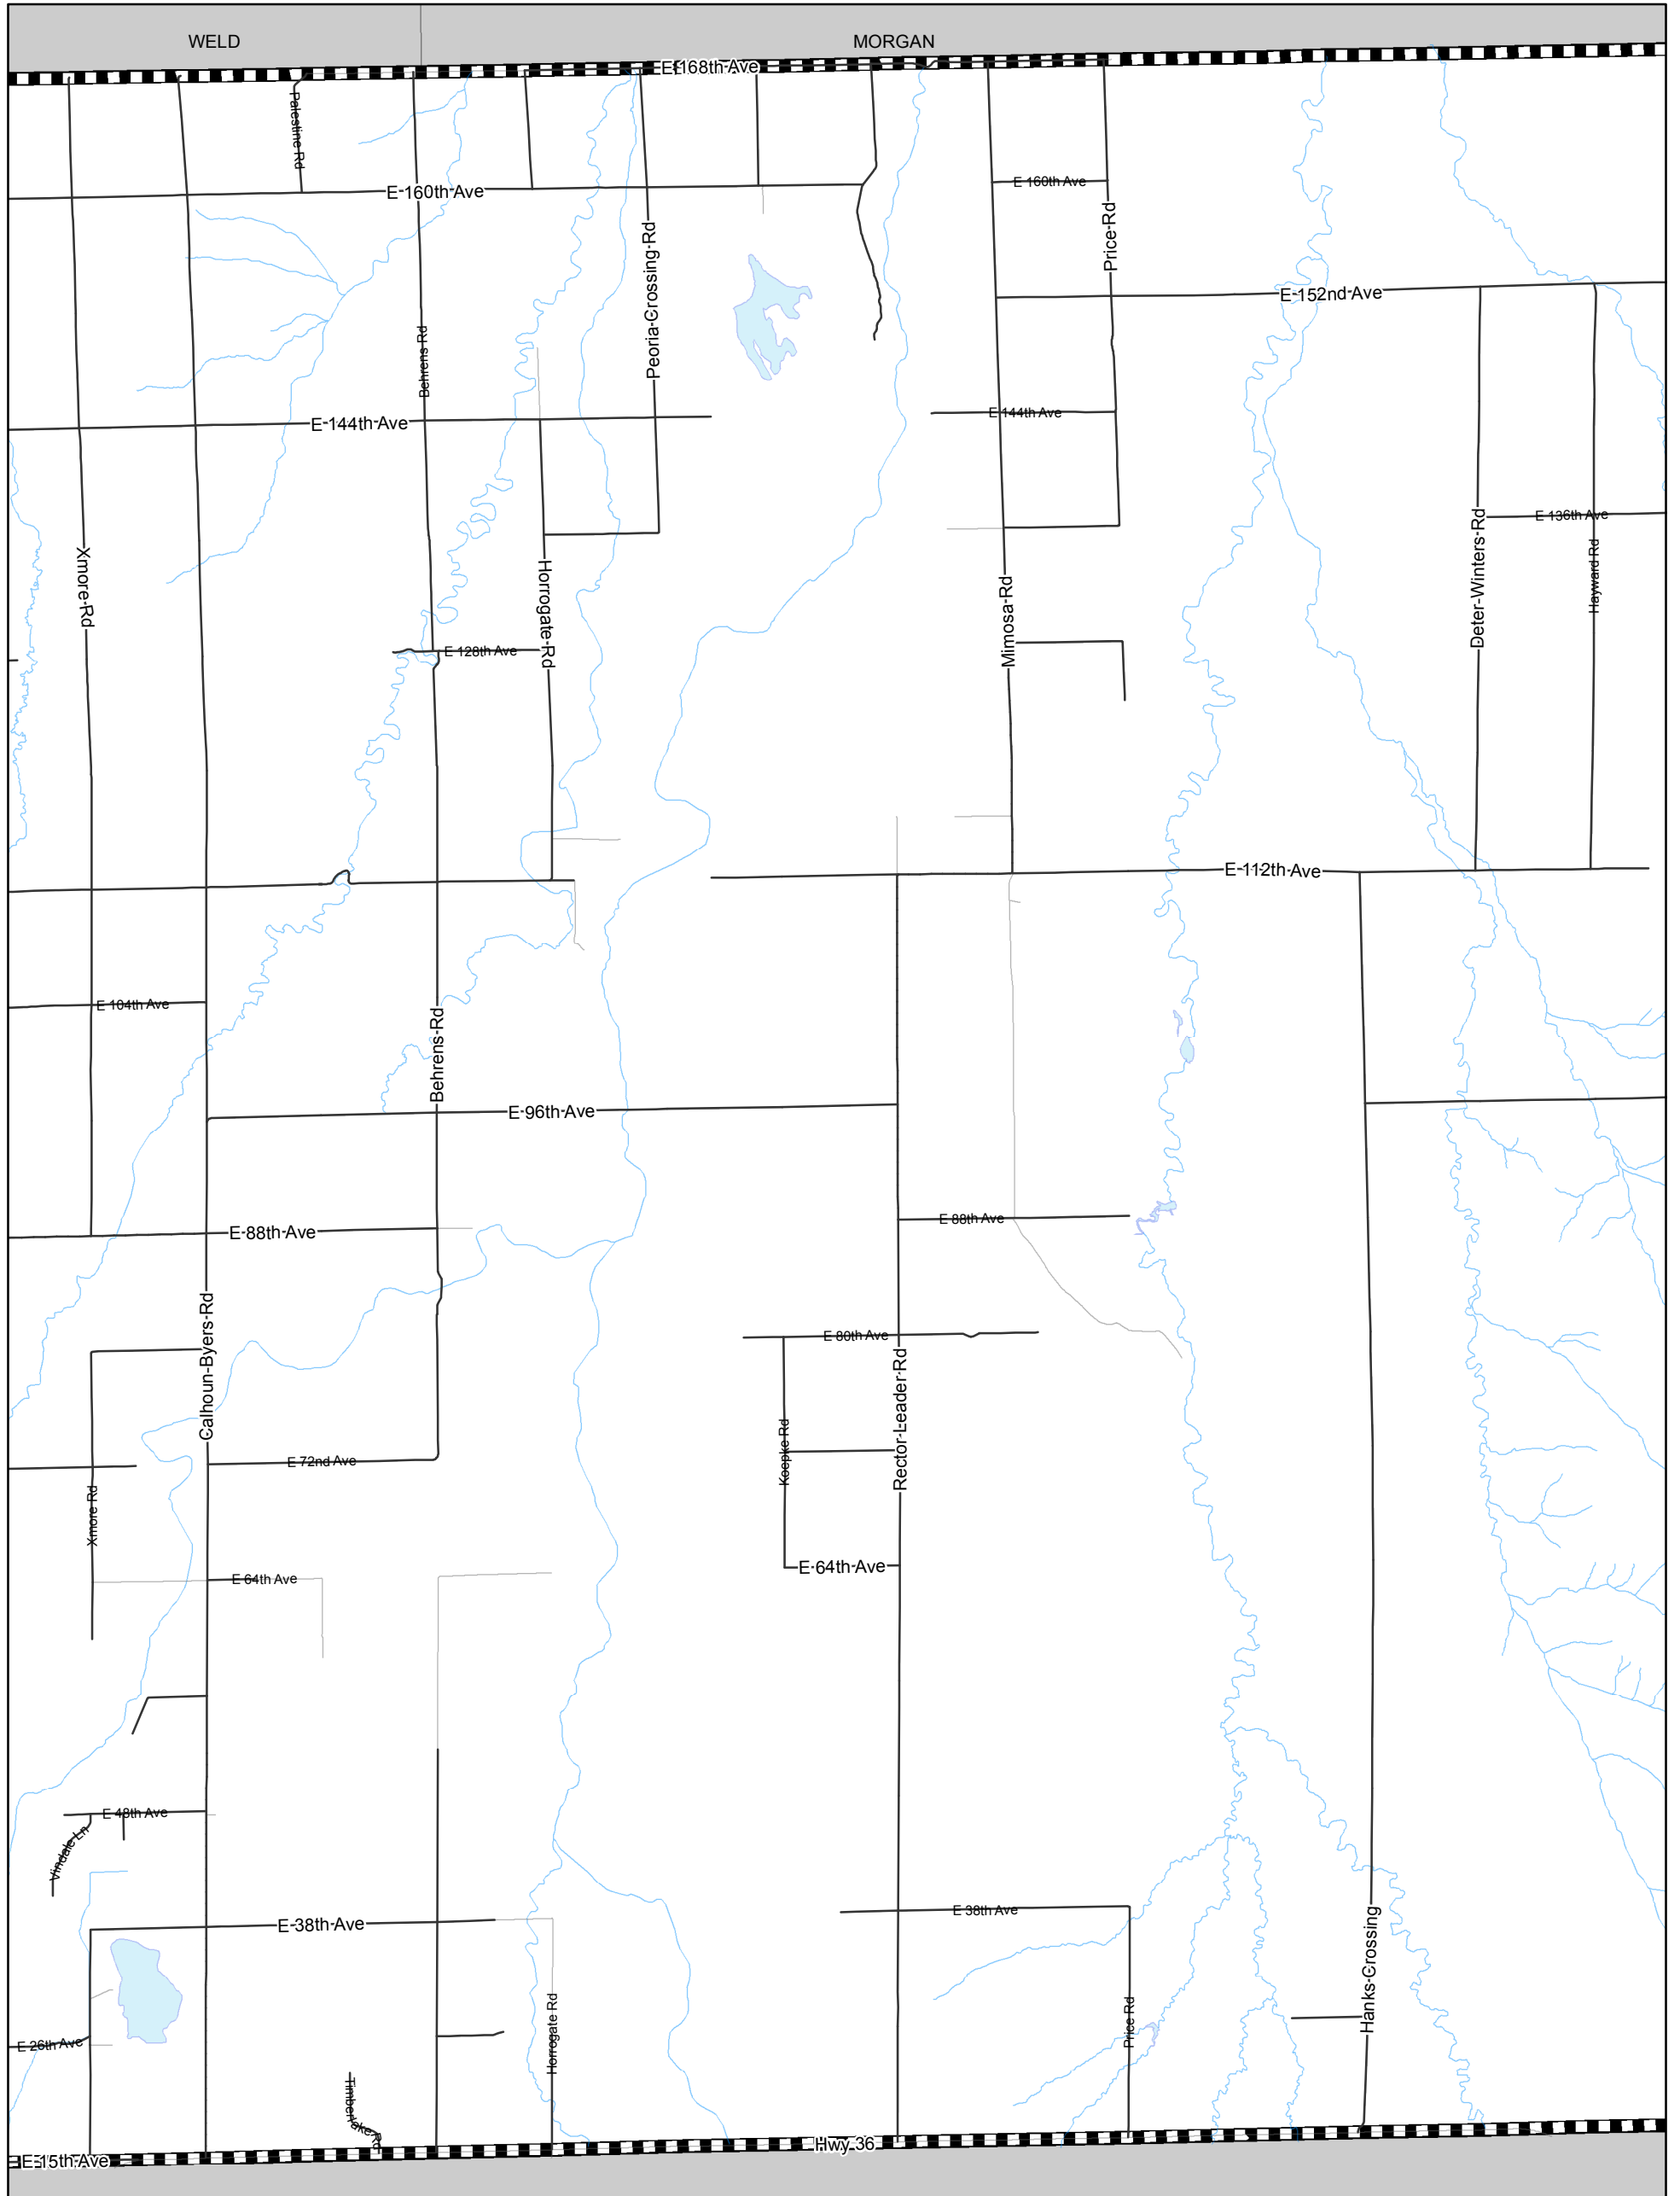

ADAMS COUNTY
COLORADO

Adams County, Colorado

Operation District #3, Map 2

Adams County Business Solutions Group
4430 South Adams County Parkway, 1st Floor
Brighton, CO 80601 Tel: 720.523.6800
www.adcogov.org/gis
Date: 6/21/2016