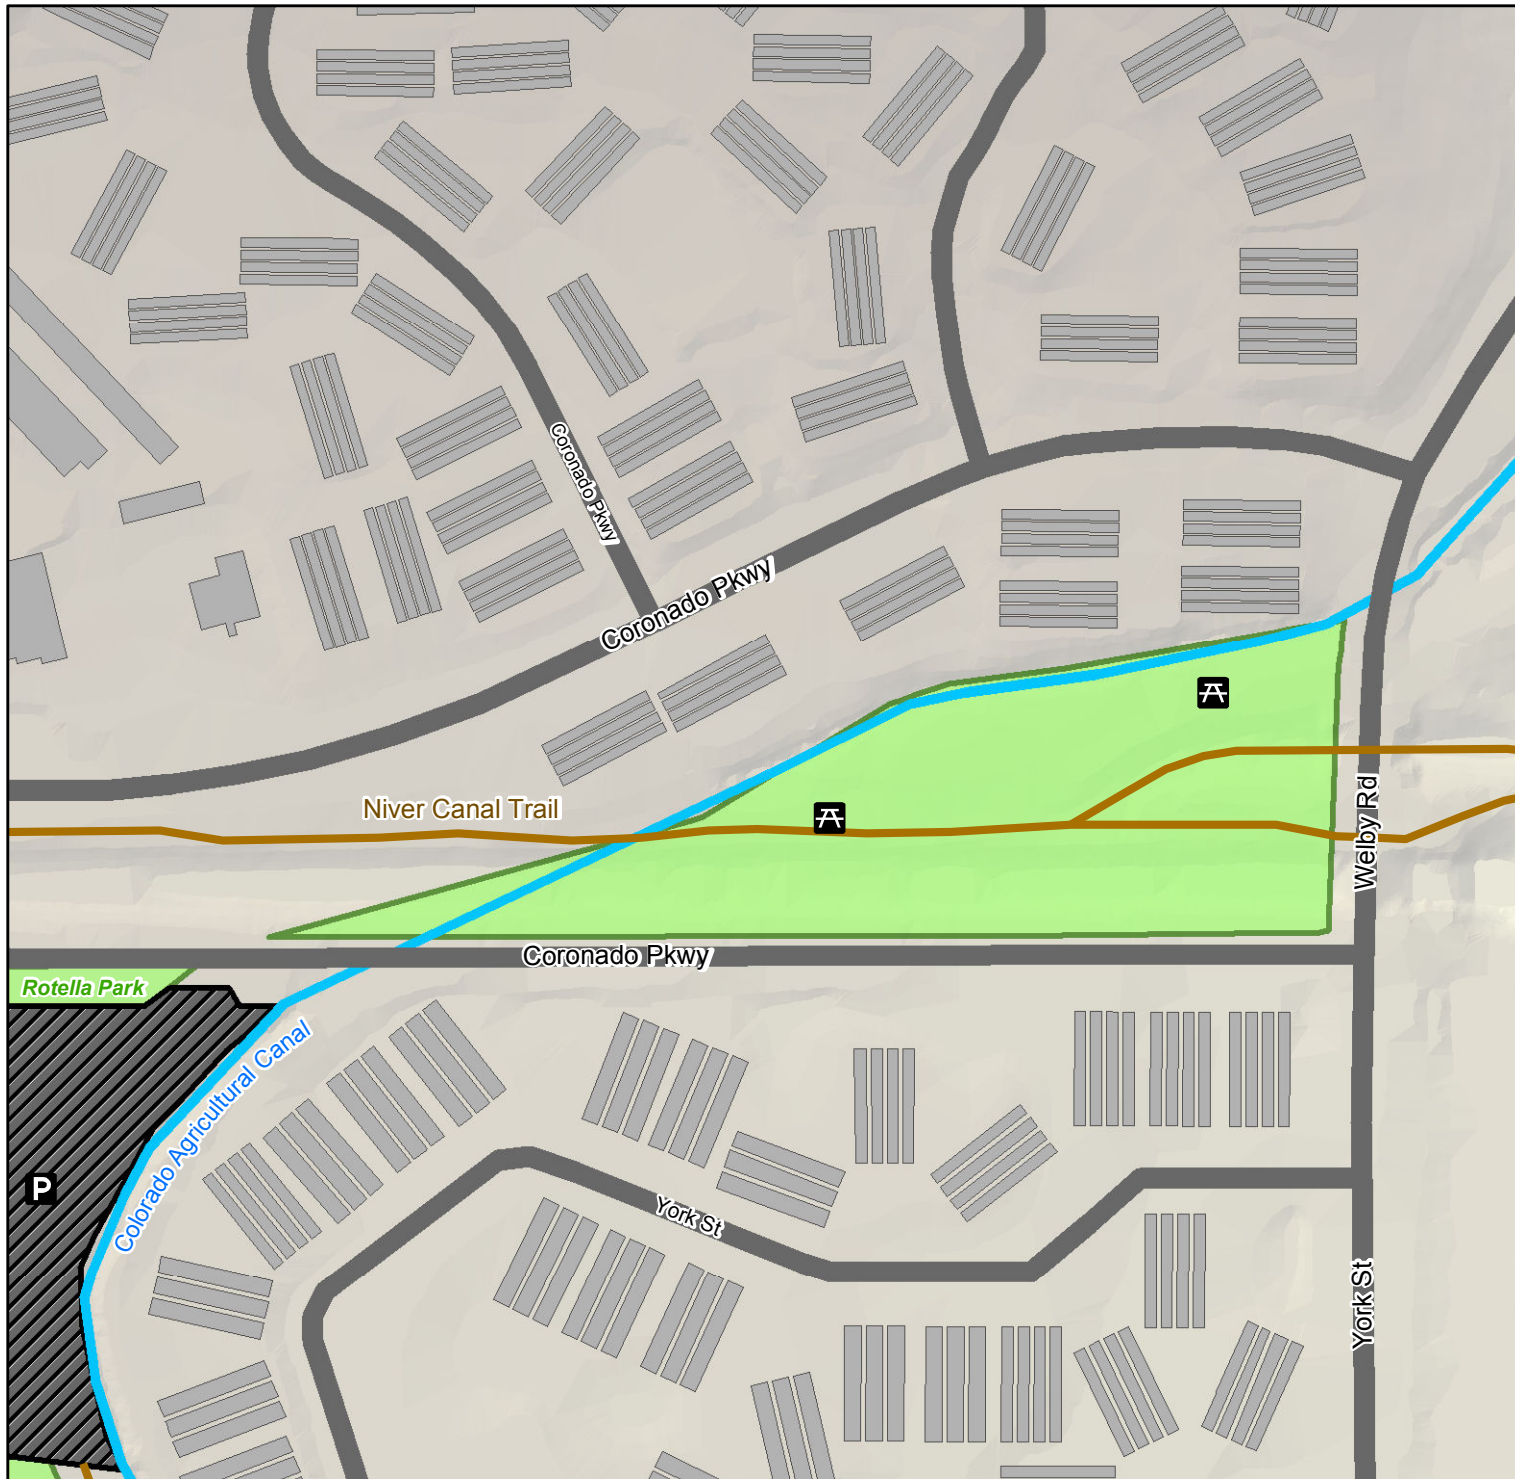

Coronado Parkway Park

Facilities

- Parking Lot
- Picnic Area
- Concrete Trail

ADAMS COUNTY
COLORADO

Map Prepared: 11/6/2013