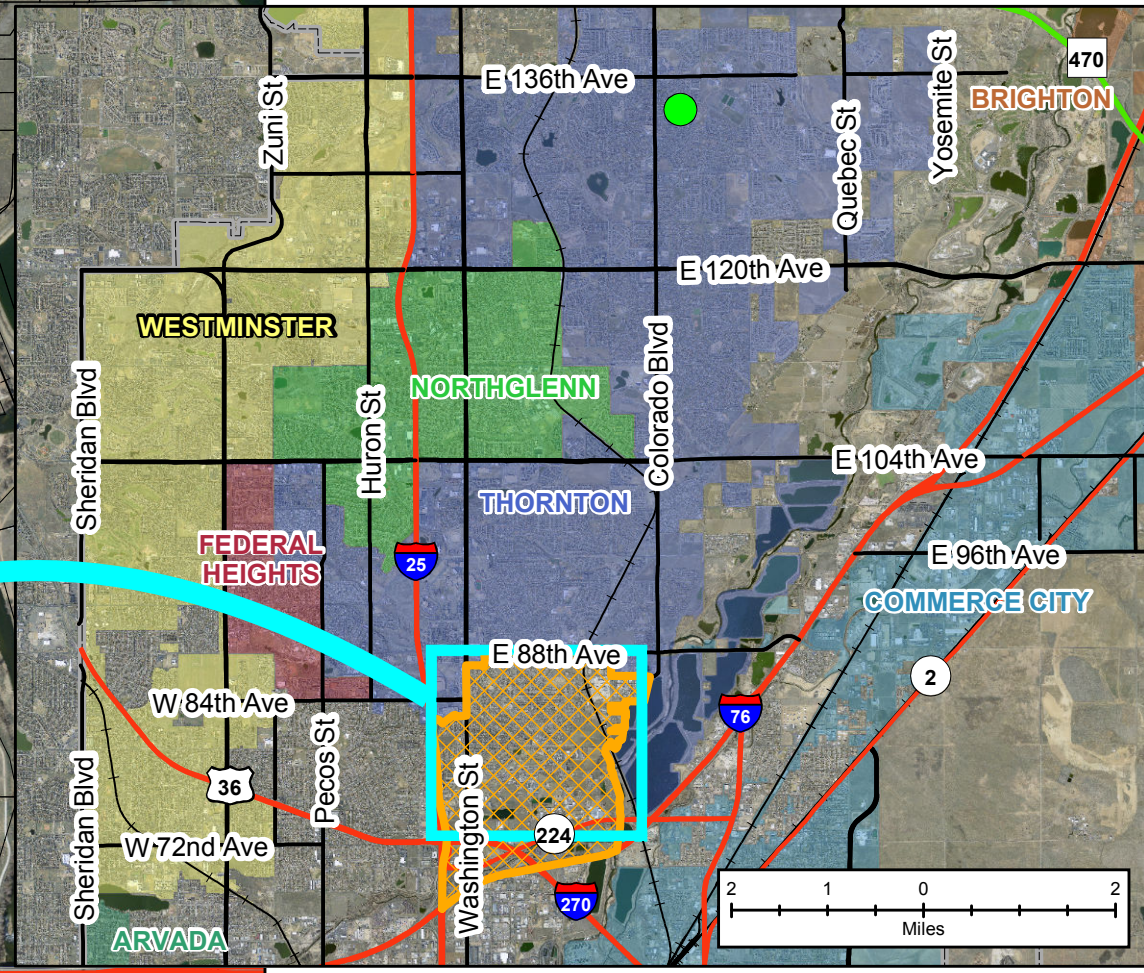

For Petition Signatures

Location	# of Signatures
Welby	219
Adams County (Outside Welby)	1
Outside Adams County (Unmapped)	3

Legend

- Signature Location*
- Welby

*Single signature at each location except when identified with number of signatures at a specific location.

Disclaimer:
Although every reasonable effort has been made to ensure the accuracy of the information provided on this map, Adams County cannot be responsible for consequences resulting from omissions or errors in the information and graphic representations made herein. Users should consult with the Adams County GIS Operations Group to ascertain whether any modifications have been made since the publication of this material.

Date: 11/8/2013
Adams County GIS Operations Group
4430 South Adams County Parkway, 1st Floor
Brighton, CO 80601 Tel: 720.523.6800
www.adcogov.org/gis