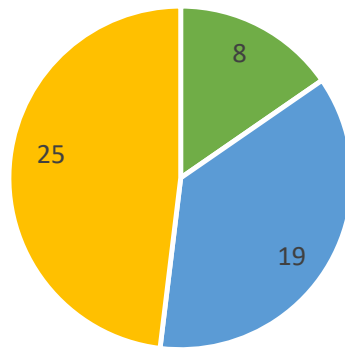

What planting style do you want to see at City View Park?