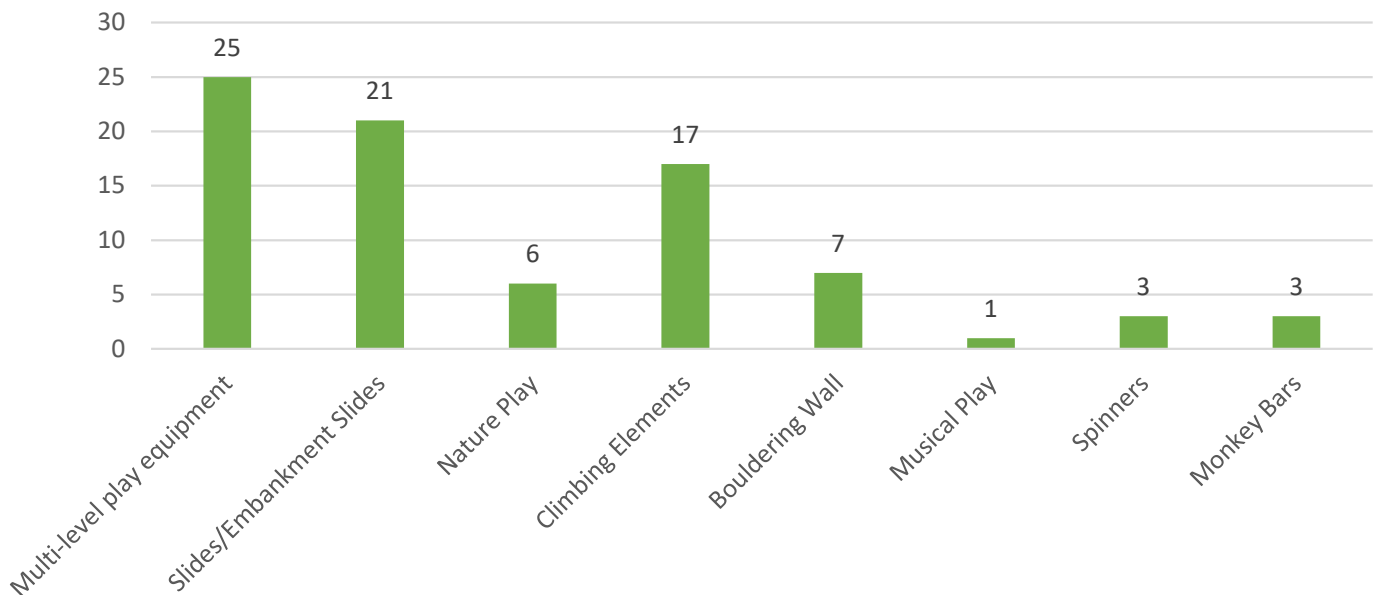

## Pop-Up #1 - Precedent Board Results:

What planting style do you want to see at City View Park?

■ Formal Landscape Theme ■ Natural Landscape theme ■ Traditional Park Theme

What type of features would you most like to see at the playground?