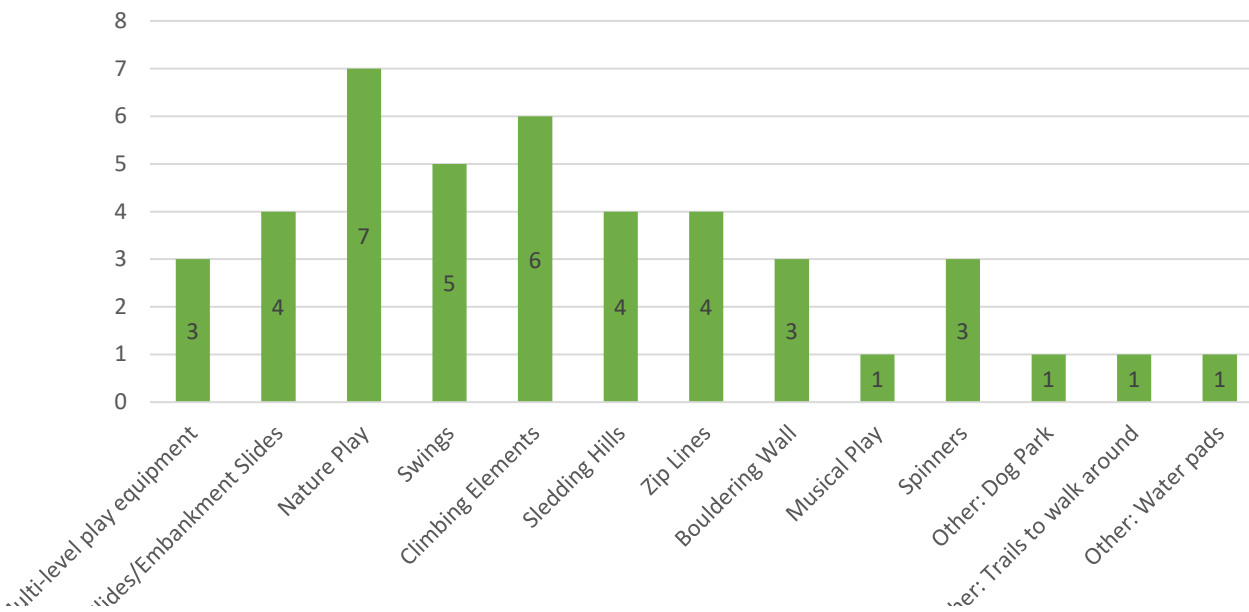

Adams County City View Park

Pop-Up #1 - Public Comment Survey Results:

What planting style do you want to see at City View Park?

■ Formal Landscape Theme ■ Natural Landscape theme ■ Traditional Park Theme

What type of features would you most like to see at the playground?

Adams County City View Park

Pop-Up #1 - Public Comment Survey Results:

What site furnishings (benches, tables, pavilions, etc.) style would you like to see?

What park features interest you?