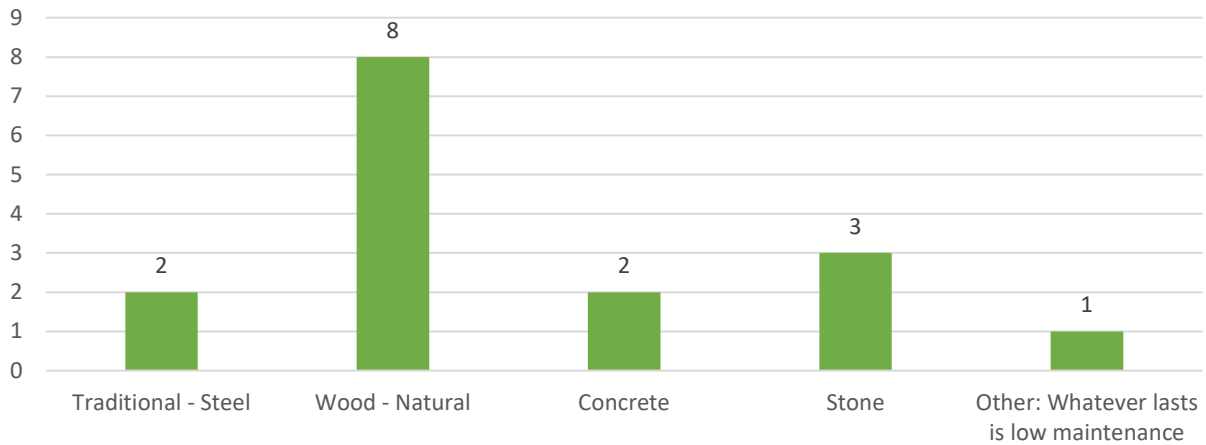

What type of features would you most like to see at the playground?

Adams County City View Park

Pop-Up #1 - Public Comment Survey Results:

What site furnishings (benches, tables, pavilions, etc.) style would you like to see?