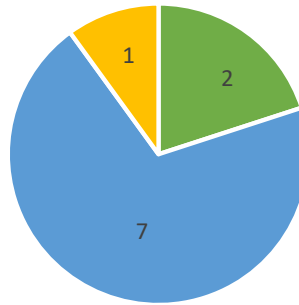

Adams County City View Park

Pop-Up #1 - Public Comment Survey Results:

What planting style do you want to see at City View Park?

■ Formal Landscape Theme ■ Natural Landscape theme ■ Traditional Park Theme

What type of features would you most like to see at the playground?

Adams County City View Park

Pop-Up #1 - Public Comment Survey Results:

What site furnishings (benches, tables, pavilions, etc.) style would you like to see?