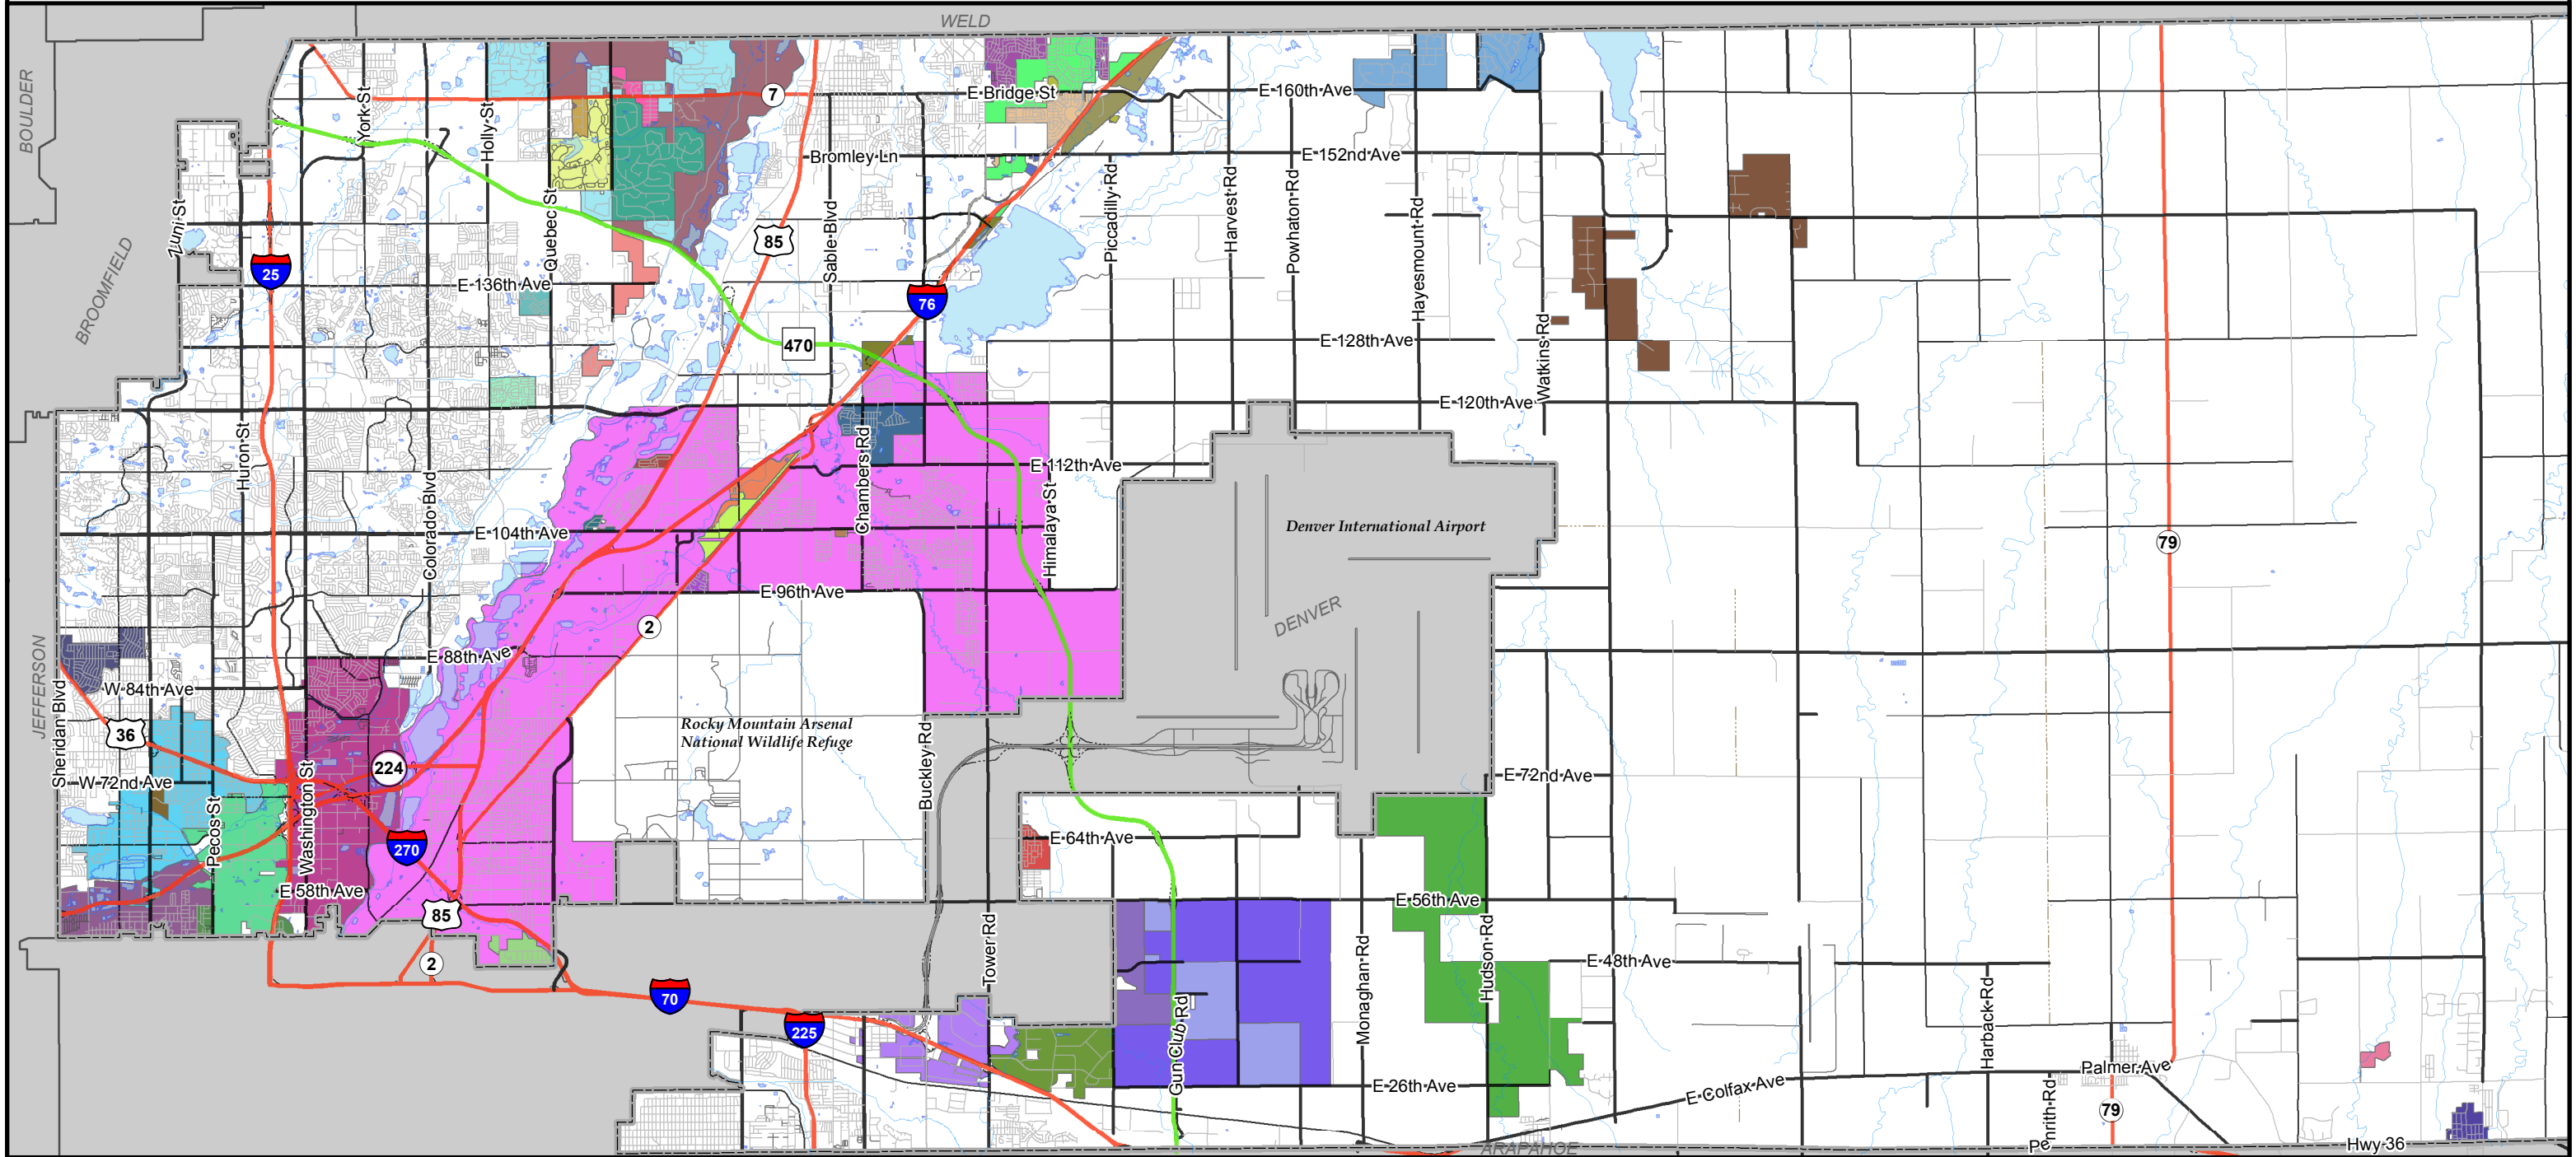

# Adams County, Colorado

## Districts Providing Water and Sanitation Service

Adams County Business Solutions Group  
 4430 South Adams County Parkway, 1st Floor  
 Brighton, CO 80601 Tel: 720.523.6800  
[www.adcogov.org/gis](http://www.adcogov.org/gis)  
 Date: 1/20/2016

This map represents the Water and Sanitation boundaries, however, your property may be exempt. To verify if your property is included in the special district, please contact the Adams County Assessors Office at 720-523-6038.